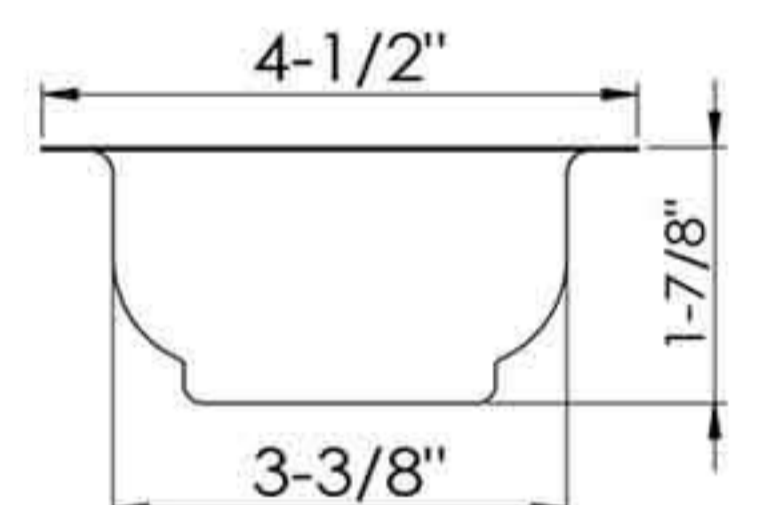

D78-003-BS

Basket only

D78-014

4-1/2" Duo deep cup sink strainer
Replaceable S.S. basket
with spring clip post
Zinc lock nut
YZP zinc coupling nut
50pcs/18kgs/19kgs/2.3cufts