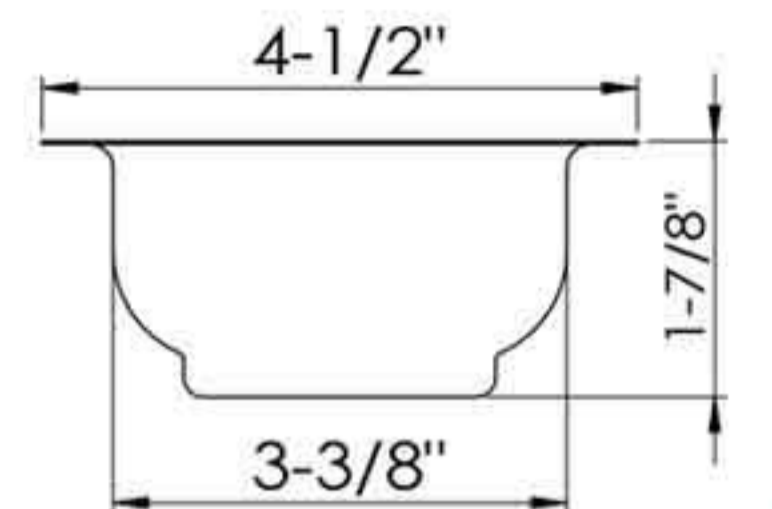

22-008

Basket only

D78-012

4-1/2" Duo deep cup sink strainer
Replaceable S.S. basket
with long plastic fixed post
Zinc lock nut
YZP zinc coupling nut
50pcs/18kgs/19kgs/2.3cufts

D78-012-BS

Basket only

D78-013