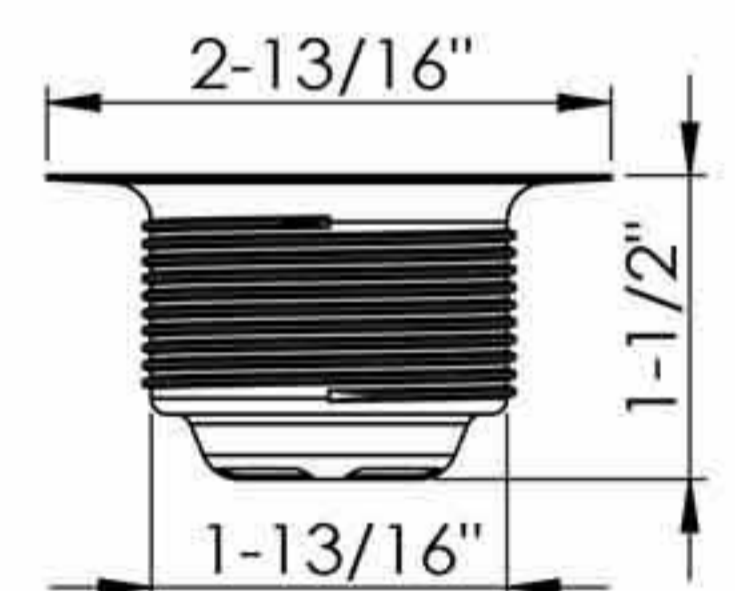

22-010 Flat grid strainer set

23-005 3 Prong grid only

S.S. bar sink strainer
Zinc lock nut
YZP zinc coupling nut
Fits 1-7/8" - 2-1/4" sink opening
100pcs/13kgs/14kgs/1.2cufts

22-011 Rubber stopper strainer set

22-011-RS Rubber stopper only