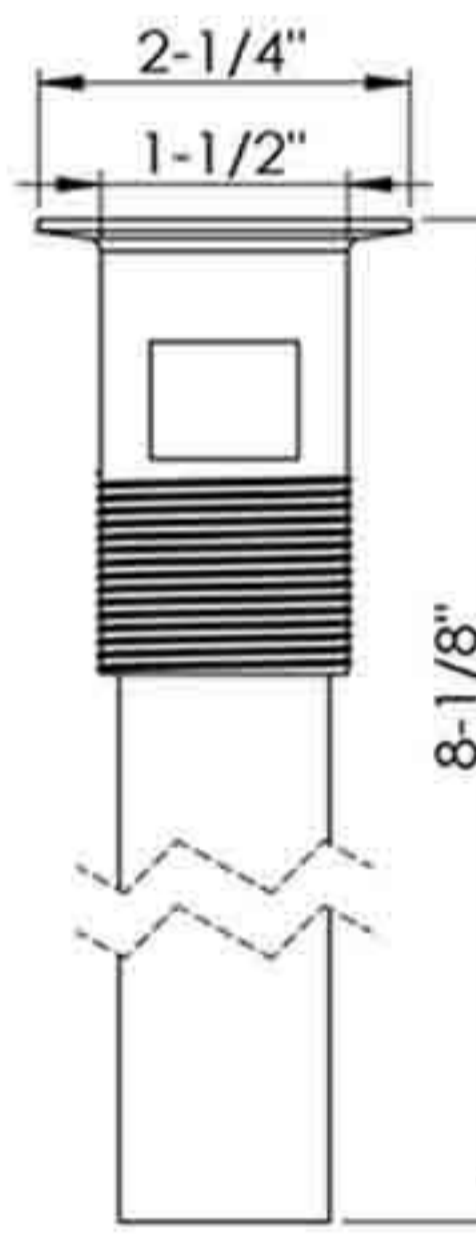

21-012

Lavatory sink non-closing grid drain
With square overflow holes
With 1-1/4" tailpiece
Heavy duty brass construction
Fits 1-5/8" sink drain hole
Finish: CP, SN, PVD, ORB
Antique brass, Black
50pcs/14.5kgs/15.5kgs/2cufts