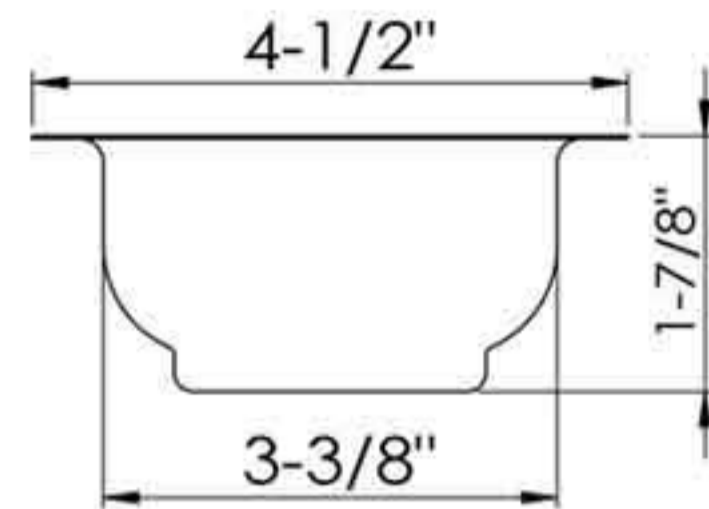

D78-012

4-1/2" Duo deep cup sink strainer
Replaceable S.S. basket
with long plastic fixed post
Zinc lock nut
YZP zinc coupling nut
50pcs/18kgs/19kgs/2.3cufts