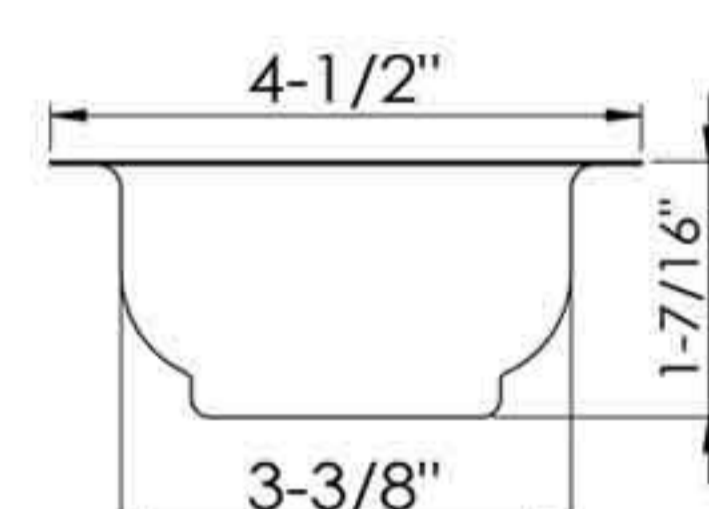

D78-003-BS

Basket only

D78-014

4-1/2" Duo deep cup sink strainer
Replaceable S.S. basket
with spring clip post
Zinc lock nut
YZP zinc coupling nut
50pcs/18kgs/19kgs/2.3cufts

D78-014-BS

Basket only

D78-002

4-1/2" Duo deep cup sink strainer
Replaceable S.S. basket
with long spring clip post
Zinc lock nut
YZP zinc coupling nut
50pcs/18kgs/19kgs/2.3cufts