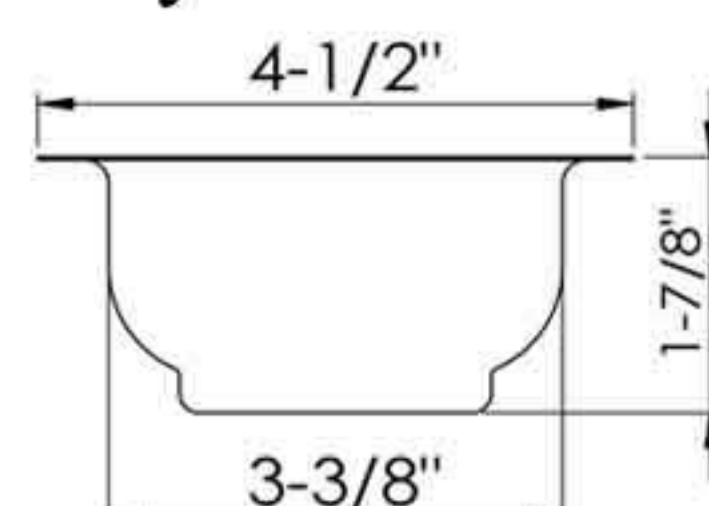

D78-002-BS

Basket only

D78-015

4-1/2" Duo deep cup sink strainer
Slotted S.S. basket
of turn and seal operation
Zinc lock nut
Brass coupling nut
50pcs/18kgs/19kgs/2.3cufts

D81-005

Basket only

D78-016

4-1/2" Duo deep cup sink strainer
S.S. basket with plastic fixed post
YZP zinc coupling nut
3 bolt triangle flange installation
Extended threaded shank
50pcs/20kgs/21kgs/2.7cufts