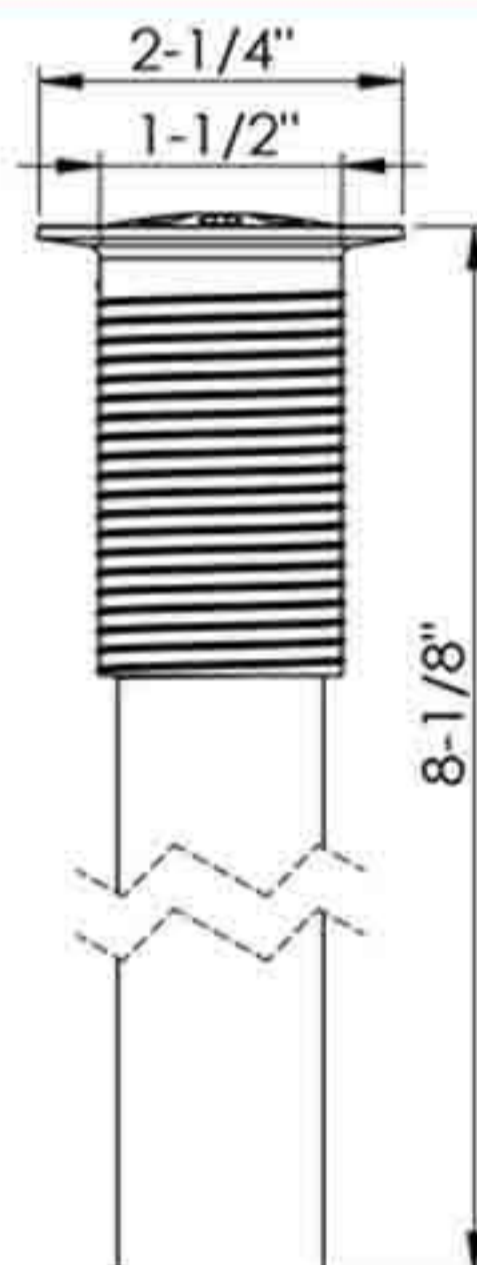

04-036

Lavatory sink non-closing grid drain
Without overflow holes
With 1-1/4" tailpiece
Heavy duty brass construction
Fits 1-5/8" sink drain hole
Finish: CP, SN, PVD, ORB
Antique brass, Black
50pcs/14.5kgs/15.5kgs/2cufts