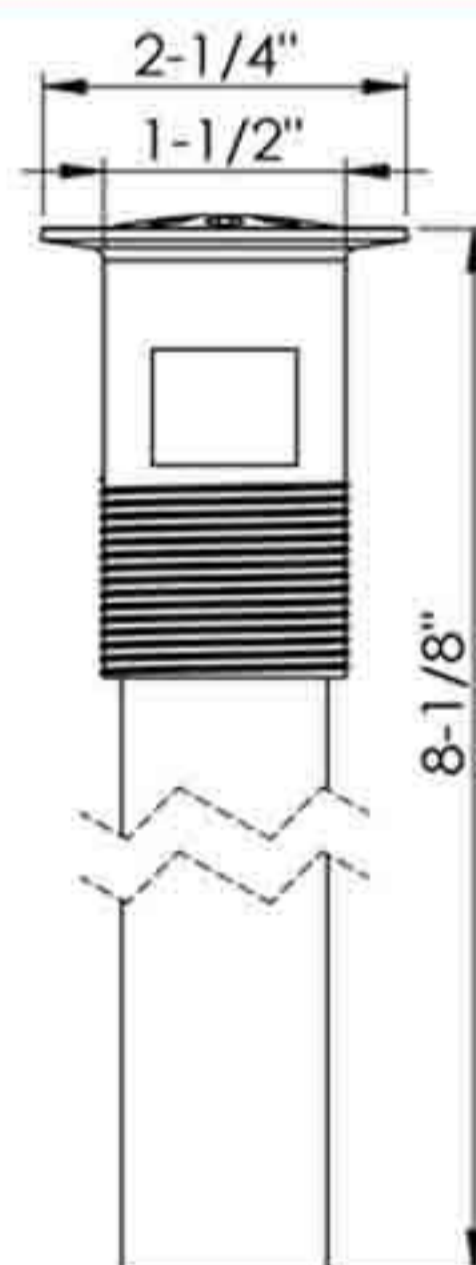

04-035

Lavatory sink non-closing grid drain
With square overflow holes
With 1-1/4" tailpiece
Heavy duty brass construction
Fits 1-5/8" sink drain hole
Finish: CP, SN, PVD, ORB
Antique brass, Black
50pcs/14.5kgs/15.5kgs/2cufts