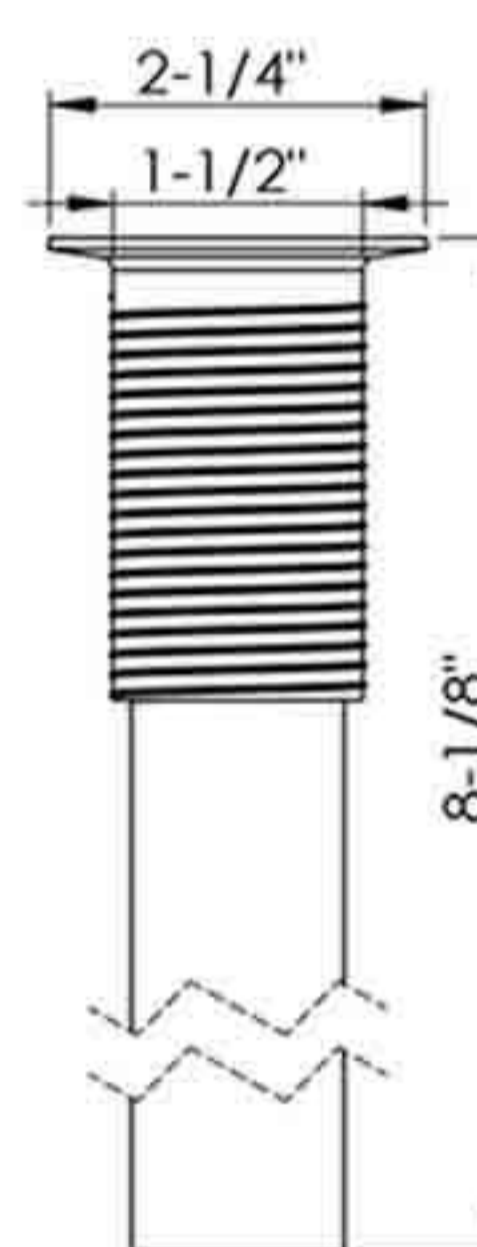

04-034

Lavatory sink non-closing grid drain
Without overflow holes
With 1-1/4" tailpiece
Heavy duty brass construction
Fits 1-5/8" sink drain hole
Finish: CP, SN, PVD, ORB
Antique brass, Black
50pcs/14.5kgs/15.5kgs/2cufts