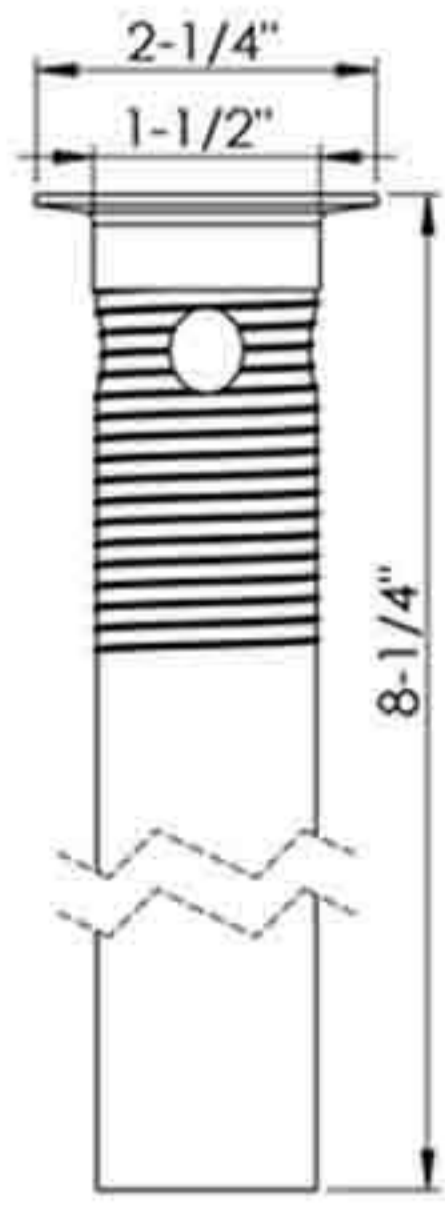

*Brass body with brass nut and brass tailpiece

B29-07

Lavatory sink lift & turn pop-up drain
With oval overflow holes
With 1-1/4" tailpiece
Heavy duty brass construction
Fits 1-5/8" sink drain hole
Finish: CP, SN, PVD, ORB
Antique brass, Black
50pcs/20kgs/21kgs/2cufts