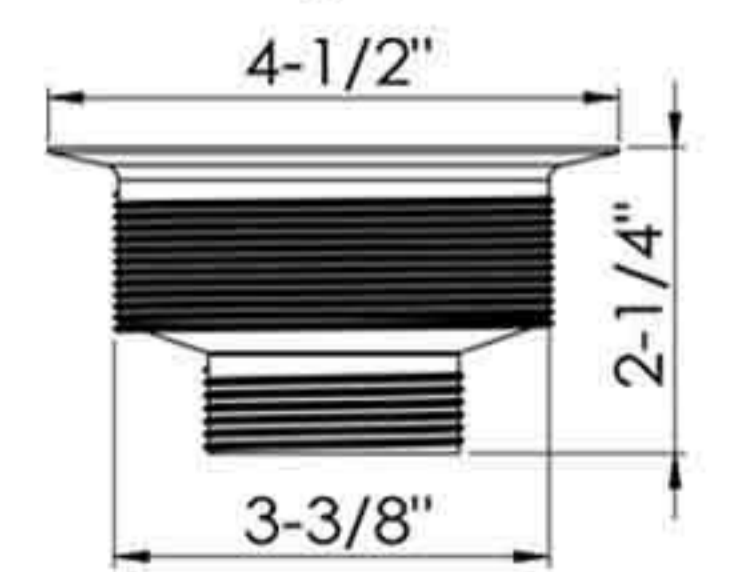

D78-001

4-1/2" Duo deep cup sink strainer
S.S. basket with plastic fixed post
Brass coupling nut
3 bolt triangle flange installation
50pcs/18kgs/19kgs/2.3cufts

22-008 Basket only

22-001

4-1/2" Duo deep cup sink strainer
S.S. basket with plastic fixed post
YZP zinc coupling nut
3 bolt hexagon flange installation
50pcs/18kgs/19kgs/2.3cufts

22-008 Basket only

Threaded Body Kitchen Sink Strainer

* Fits 3-1/2" to 4" drain opening * All available in SUS304 & SUS430 *Polished or brushed finish

D78-017

4-1/2" brass sink strainer
Threaded body in chrome
Replaceable S.S. basket
with plastic fixed post
Brass lock nut
Brass coupling nut
50pcs/13.5kgs/14.5kgs/1.65cufts

22-008
Basket only

D78-018

4-1/2" Threaded body sink strainer
Replaceable S.S. basket
with plastic fixed post
Zinc lock nut
YZP zinc coupling nut
50pcs/13.5kgs/14.5kgs/1.65cufts

22-008
Basket only

22-002

4-1/2" Threaded body sink strainer
Replaceable S.S. basket
with C.P. plastic fixed post
Zinc lock nut
Finish: CP, ORB, Antique brass
YZP zinc coupling nut
50pcs/13.5kgs/14.5kgs/1.65cufts

22-008
Basket only

22-013

4-1/2" Plastic sink strainer
Black threaded body
Replaceable S.S. basket
with C.P. plastic fixed post
Plastic lock nut and coupling nut
50pcs/7.5kgs/8.5kgs/1.7cufts

22-013-BS
Basket only

D78-020

4-1/2" Threaded body sink strainer
Replaceable S.S. basket
with spring clip post
Brass lock nut
Brass coupling nut
50pcs/13.5kgs/14.5kgs/1.65cufts

D78-020-BS Basket only

D78-021

4-1/2" Threaded body sink strainer
Replaceable S.S. basket
with adjustable drop post
Zinc lock nut
YZP zinc coupling nut
50pcs/13.5kgs/14.5kgs/1.65cufts

D78-021-BS Basket only

* Products should be subject to actual samples.

Are Sheng Industry Co., Ltd.