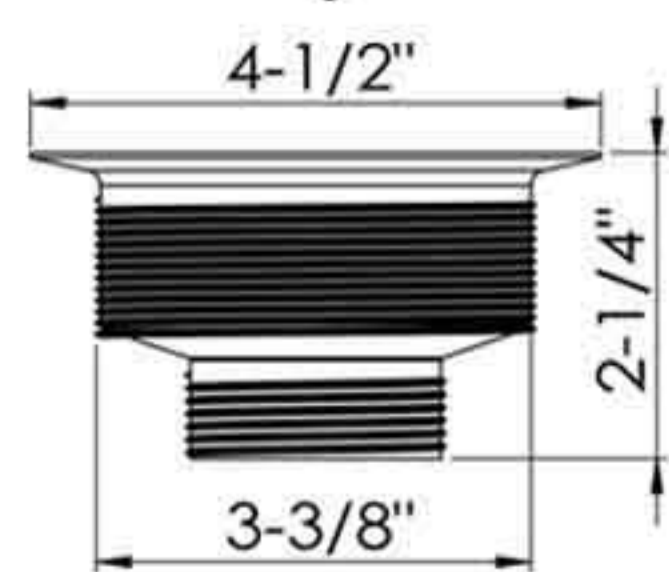

D78-021

4-1/2" Threaded body sink strainer
Replaceable S.S. basket
with adjustable drop post
Zinc lock nut
YZP zinc coupling nut
50pcs/13.5kgs/14.5kgs/1.65cufts

D78-021-BS Basket only