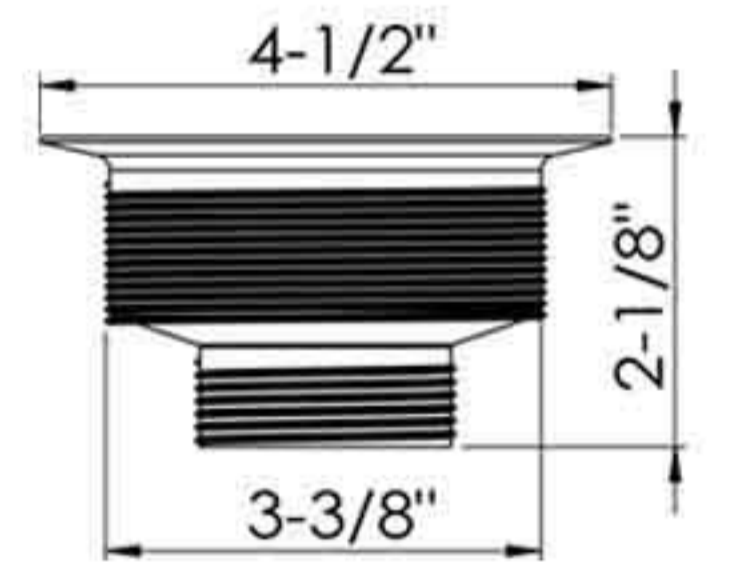

D78-020

4-1/2" Threaded body sink strainer
Replaceable S.S. basket
with spring clip post
Brass lock nut
Brass coupling nut
50pcs/13.5kgs/14.5kgs/1.65cufts

D78-020-BS Basket only