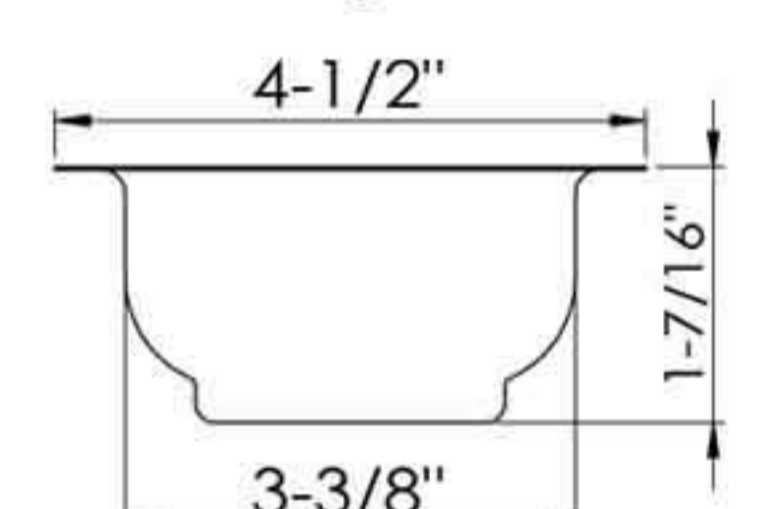

D78-002-BS

Basket only

D78-015

4-1/2" Duo deep cup sink strainer
Slotted S.S. basket
of turn and seal operation
Zinc lock nut
Brass coupling nut
50pcs/18kgs/19kgs/2.3cufts