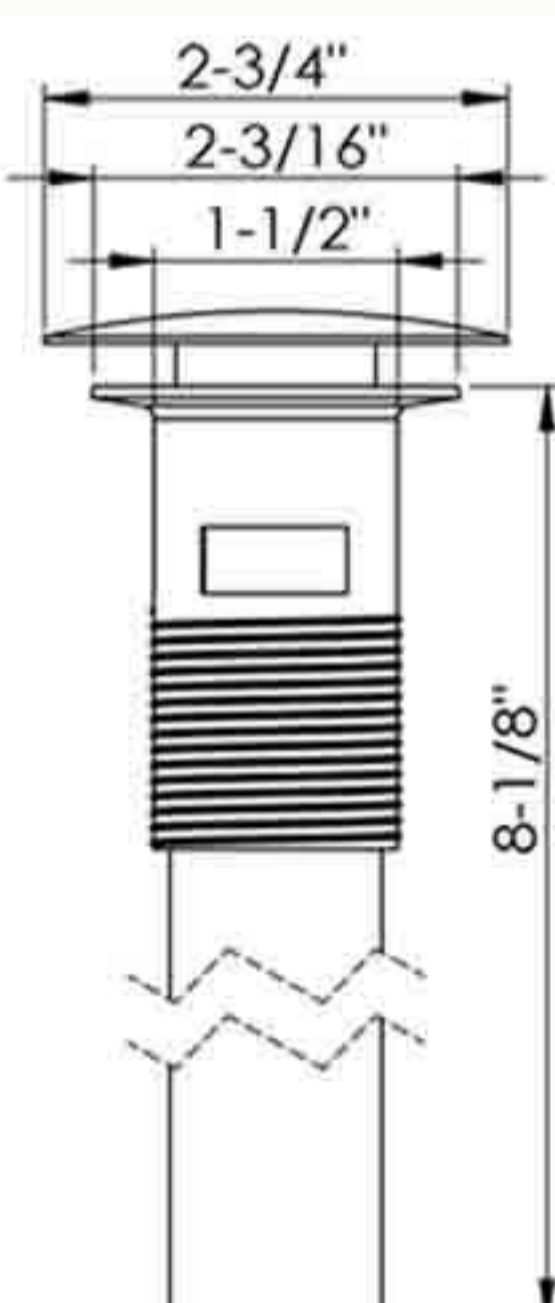

04-037

Lavatory sink non-closing drain
Large decorative round cap style
With square overflow holes
With 1-1/4" tailpiece
Heavy duty brass construction
Fits 1-5/8" sink drain hole
Finish: CP, SN, PVD, ORB
Antique brass, Black
50pcs/17.6kgs/18.6kgs/2.6cufts