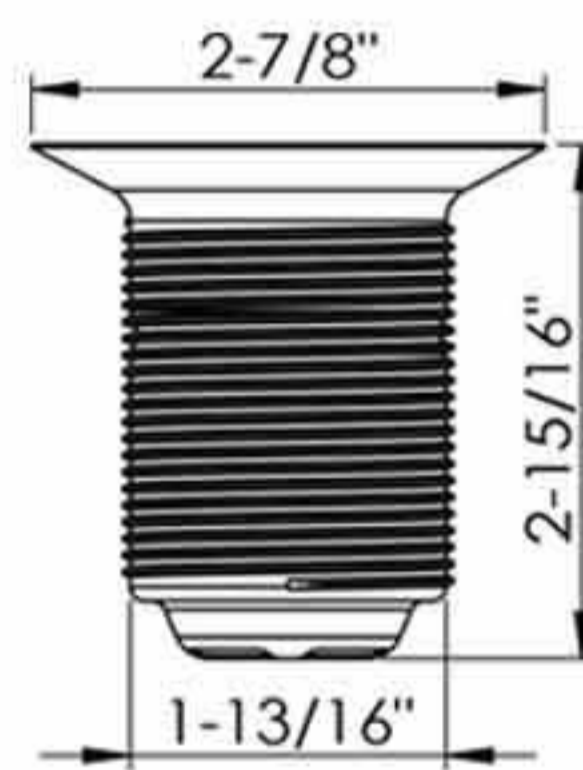

22-009

S.S. bar sink strainer
Rubber 4 prong basket
Zinc lock nut
YZP zinc coupling nut
Fits 1-7/8" - 2-1/4" sink opening
100pcs/13kgs/14kgs/1.2cufts

D81-006
Basket only