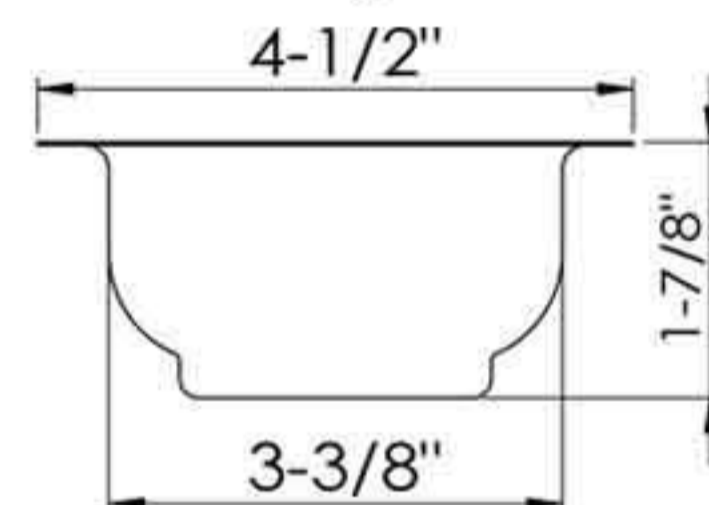

D78-013-BS

Basket only

D78-003

4-1/2" Duo deep cup sink strainer
Replaceable S.S. basket
with arrow clip post
Brass lock nut
Brass coupling nut
50pcs/18kgs/19kgs/2.3cufts