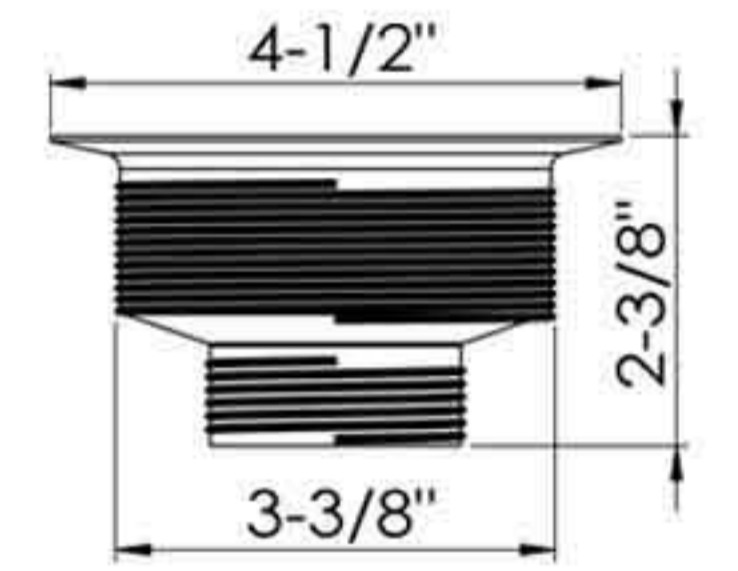

22-002

4-1/2" Threaded body sink strainer
Replaceable S.S. basket
with C.P. plastic fixed post
Zinc lock nut
Finish: CP, ORB, Antique brass
YZP zinc coupling nut
50pcs/13.5kgs/14.5kgs/1.65cufts

22-008
Basket only