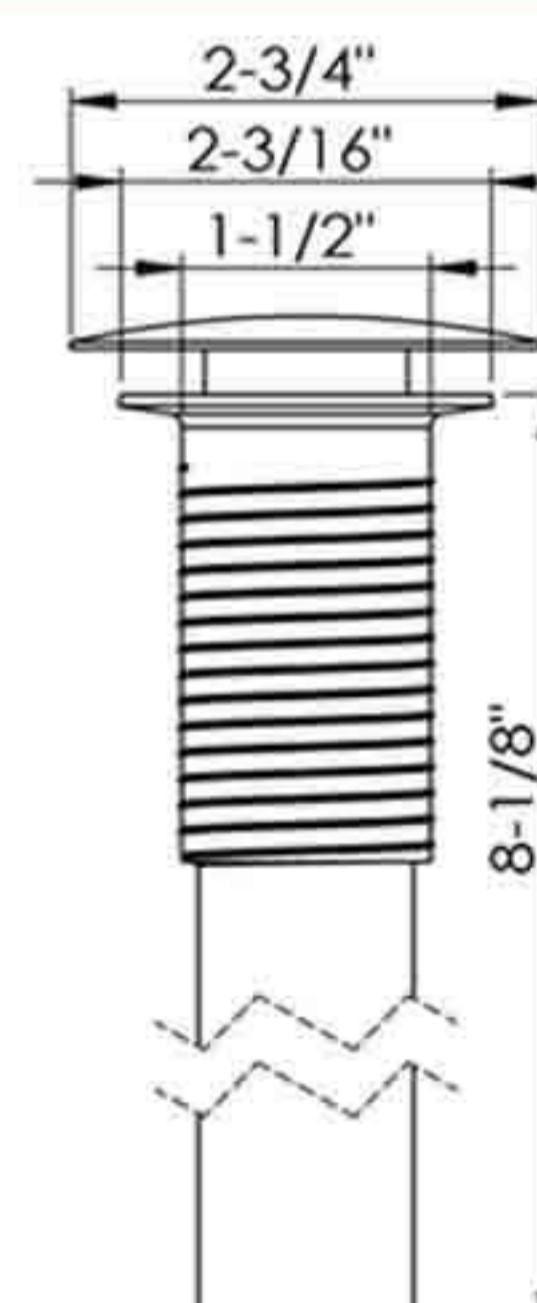

04-038

Lavatory sink non-closing drain
Large decorative round cap style
Without overflow holes
With 1-1/4" tailpiece
Heavy duty brass construction
Fits 1-5/8" sink drain hole
Finish: CP, SN, PVD, ORB
Antique brass, Black
50pcs/17.6kgs/18.6kgs/2.6cufts

* Products should be subject to actual samples.