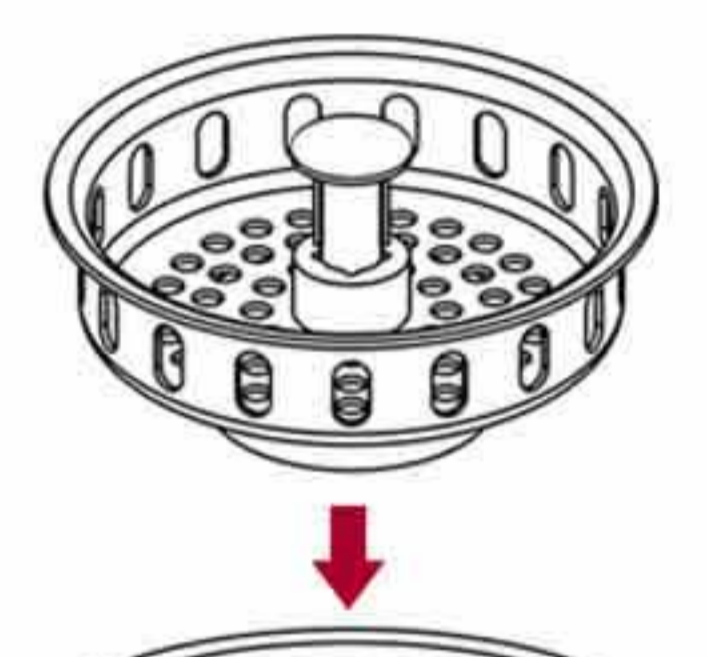

22-003-BS
Basket only

D78-023

4-1/2" Threaded cup sink strainer
Slotted S.S. basket
with spin lock post
Zinc lock nut
YZP zinc coupling nut
50pcs/13.5kgs/14.5kgs/1.65cufts

D78-023-BS
Basket only

Ball lock post

Fixed post

Spring clip post

Spin lock post

Turn and seal basket

Adjustable drop post

Basket Post Style

Bar Sink Strainer

*Fits 1-7/8" to 2-1/4" bar sink opening *Polished or brushed finish

22-006

Brass bar sink strainer in chrome
Deep strainer basket
Zinc lock nut
YZP zinc coupling nut
Fits 1-7/8" - 2-1/2" sink opening
100pcs/20kgs/21kgs/1.7cufts

22-006-BS
Basket only

22-009

S.S. bar sink strainer
Rubber 4 prong basket
Zinc lock nut
YZP zinc coupling nut
Fits 1-7/8" - 2-1/4" sink opening
100pcs/13kgs/14kgs/1.2cufts

D81-006
Basket only

22-010 Flat grid strainer set

23-005 3 Prong grid only

S.S. bar sink strainer
Zinc lock nut
YZP zinc coupling nut
Fits 1-7/8" - 2-1/4" sink opening
100pcs/13kgs/14kgs/1.2cufts

22-011 Rubber stopper strainer set