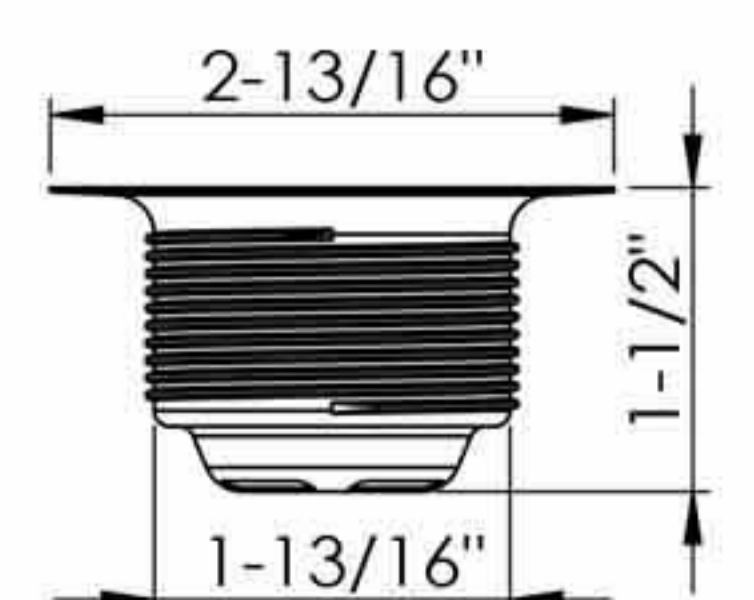

D78-022

4-1/2" Threaded cup sink strainer
Slotted S.S. basket
with spin lock post
Zinc lock nut
YZP zinc coupling nut
50pcs/13.5kgs/14.5kgs/1.65cufts

D81-003 Basket only

22-003

4-1/2" Threaded cup sink strainer
Replaceable S.S. basket
with spin lock post
Zinc lock nut
YZP zinc coupling nut
50pcs/13.5kgs/14.5kgs/1.65cufts

22-003-BS
Basket only

D78-023

4-1/2" Threaded cup sink strainer
Slotted S.S. basket
with spin lock post
Zinc lock nut
YZP zinc coupling nut
50pcs/13.5kgs/14.5kgs/1.65cufts

D78-023-BS
Basket only

Adjustable drop post

Basket Post Style

Bar Sink Strainer

*Fits 1-7/8" to 2-1/4" bar sink opening *Polished or brushed finish

22-006

Brass bar sink strainer in chrome
Deep strainer basket
Zinc lock nut
YZP zinc coupling nut
Fits 1-7/8" - 2-1/2" sink opening
100pcs/20kgs/21kgs/1.7cufts

22-006-BS
Basket only

22-009

S.S. bar sink strainer
Rubber 4 prong basket
Zinc lock nut
YZP zinc coupling nut
Fits 1-7/8" - 2-1/4" sink opening
100pcs/13kgs/14kgs/1.2cufts

D81-006
Basket only

22-010 Flat grid strainer set

23-005 3 Prong grid only

S.S. bar sink strainer
Zinc lock nut
YZP zinc coupling nut
Fits 1-7/8" - 2-1/4" sink opening
100pcs/13kgs/14kgs/1.2cufts

22-011 Rubber stopper strainer set

22-011-RS Rubber stopper only

261-027

Plastic bar sink strainer
SUS430 top
Plastic lift basket in chrome
Plastic lock nut & coupling nut
Fits 1-7/8" - 2-1/4" sink opening
100pcs/10kgs/11kgs/1.9cufts

* Products should be subject to actual samples.

Are Sheng Industry Co., Ltd.

TEL: +886-4-7510666 FAX: +886-4-7510699 <http://www.aresheng.com.tw> E-mail: amer@aresheng.com.tw