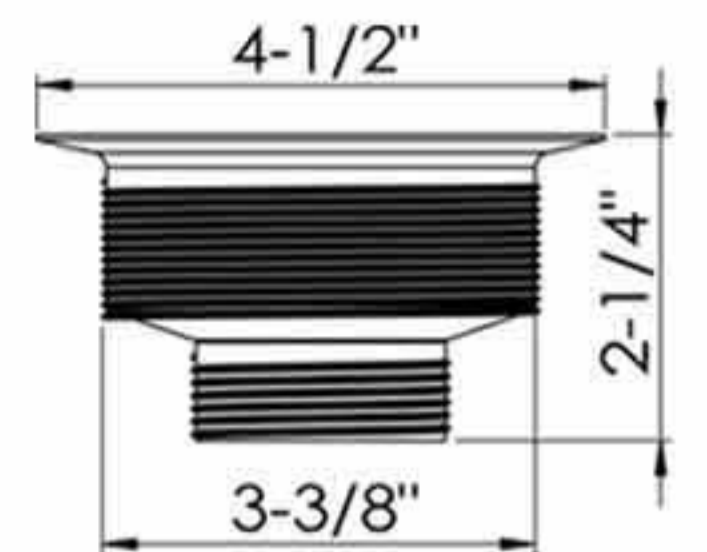

D78-023

4-1/2" Threaded cup sink strainer
Slotted S.S. basket
with spin lock post
Zinc lock nut
YZP zinc coupling nut
50pcs/13.5kgs/14.5kgs/1.65cufts