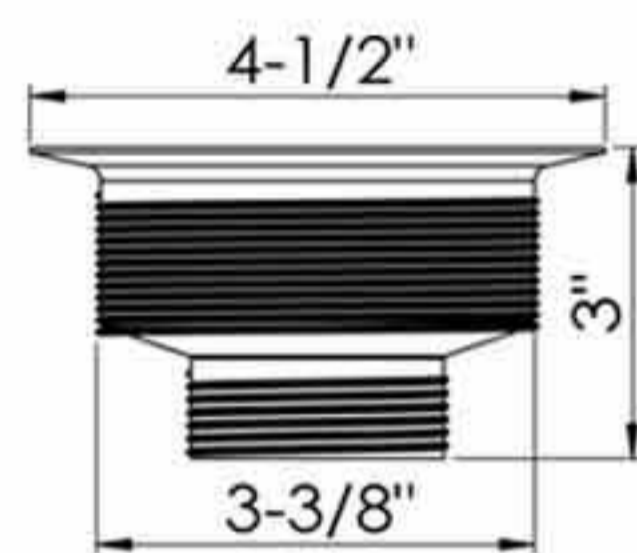

22-003-BS
Basket only

D78-023

4-1/2" Threaded cup sink strainer
Slotted S.S. basket
with spin lock post
Zinc lock nut
YZP zinc coupling nut
50pcs/13.5kgs/14.5kgs/1.65cufts

D78-023-BS
Basket only

Ball lock post