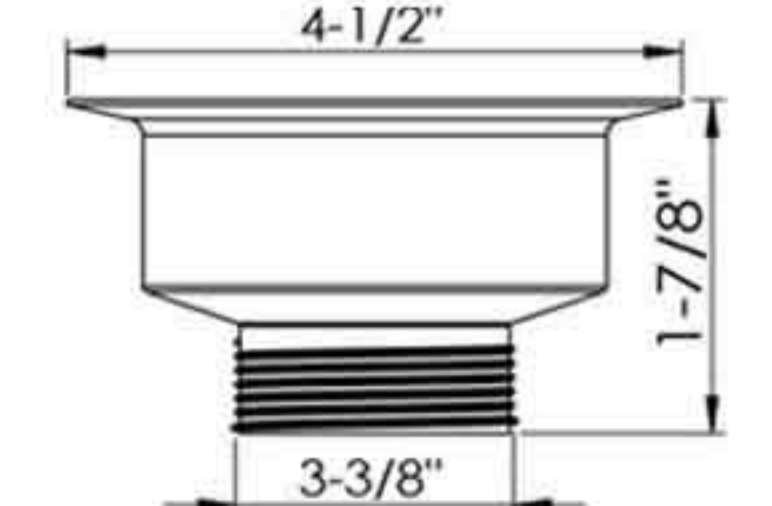

Duo Cup Kitchen Sink Strainer

* Fits 3-1/2" to 4" drain opening * All available in SUS304 & SUS430 * Polished or brushed finish

D78-011

4-1/2" Duo deep cup sink strainer
Replaceable S.S. basket
with plastic fixed post
Zinc lock nut
YZP zinc coupling nut
50pcs/18kgs/19kgs/2.3cufts

22-008

Basket only

D78-012

4-1/2" Duo deep cup sink strainer
Replaceable S.S. basket
with long plastic fixed post
Zinc lock nut
YZP zinc coupling nut
50pcs/18kgs/19kgs/2.3cufts

D78-012-BS

Basket only

D78-013

4-1/2" Duo deep cup sink strainer
Replaceable S.S. basket
with spring clip post
Zinc lock nut
YZP zinc coupling nut
Extended threaded shank
50pcs/22kgs/23kgs/2.7cufts

D78-013-BS

Basket only

D78-003

4-1/2" Duo deep cup sink strainer
Replaceable S.S. basket
with arrow clip post
Brass lock nut
Brass coupling nut
50pcs/18kgs/19kgs/2.3cufts

D78-003-BS

Basket only

D78-014

4-1/2" Duo deep cup sink strainer
Replaceable S.S. basket
with spring clip post
Zinc lock nut
YZP zinc coupling nut
50pcs/18kgs/19kgs/2.3cufts

D78-014-BS

Basket only

D78-002

4-1/2" Duo deep cup sink strainer
Replaceable S.S. basket
with long spring clip post
Zinc lock nut
YZP zinc coupling nut
50pcs/18kgs/19kgs/2.3cufts

D78-002-BS

Basket only

D78-015

4-1/2" Duo deep cup sink strainer
Slotted S.S. basket
of turn and seal operation
Zinc lock nut
Brass coupling nut
50pcs/18kgs/19kgs/2.3cufts

D81-005

Basket only

D78-016

4-1/2" Duo deep cup sink strainer
S.S. basket with plastic fixed post
YZP zinc coupling nut
3 bolt triangle flange installation
Extended threaded shank
50pcs/20kgs/21kgs/2.7cufts

22-008

Basket only

* Products should be subject to actual samples.

Are Sheng Industry Co., Ltd.