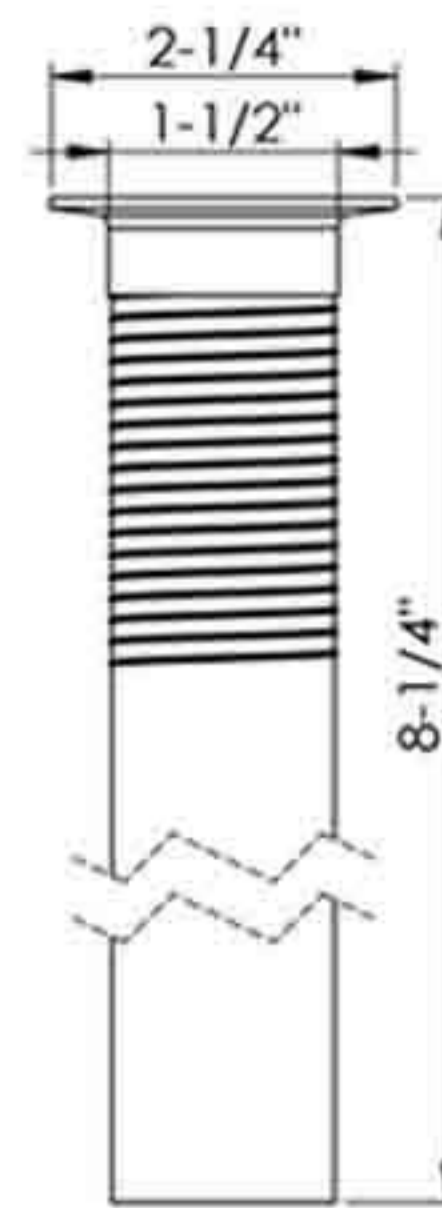

*Brass body with brass nut and brass tailpiece

B29-07

Lavatory sink lift & turn pop-up drain
With oval overflow holes
With 1-1/4" tailpiece
Heavy duty brass construction
Fits 1-5/8" sink drain hole
Finish: CP, SN, PVD, ORB
Antique brass, Black
50pcs/20kgs/21kgs/2cufts