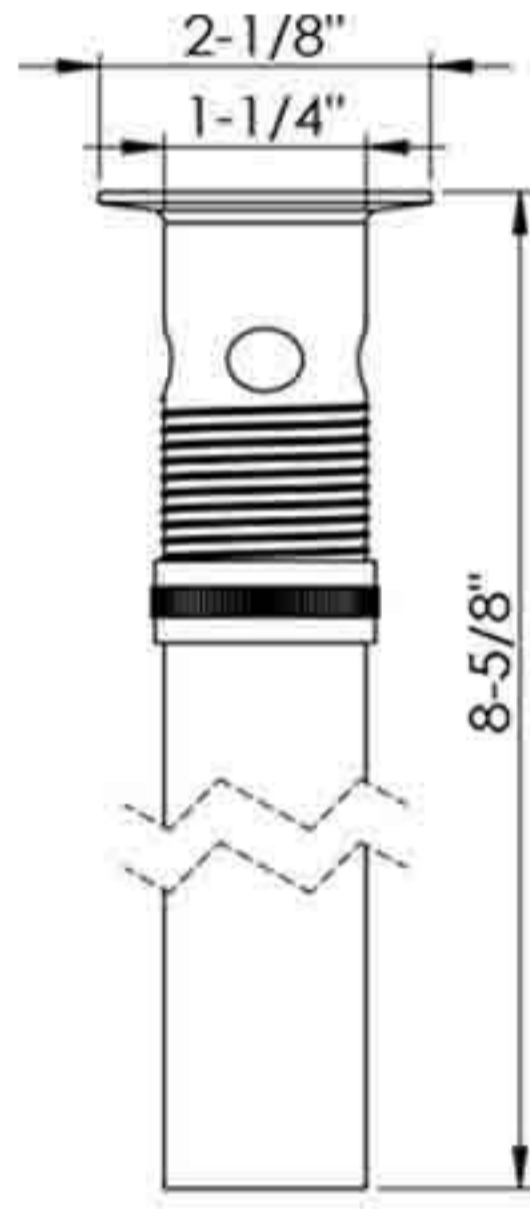

B29-11

Lavatory sink pull-out plug drain
With oval overflow holes
With 1-1/4" tailpiece
With black rubber stopper and brass chain
Brass construction
Fits 1-1/2" sink drain hole
Finish: CP
50pcs/12kgs/13kgs/2cufts