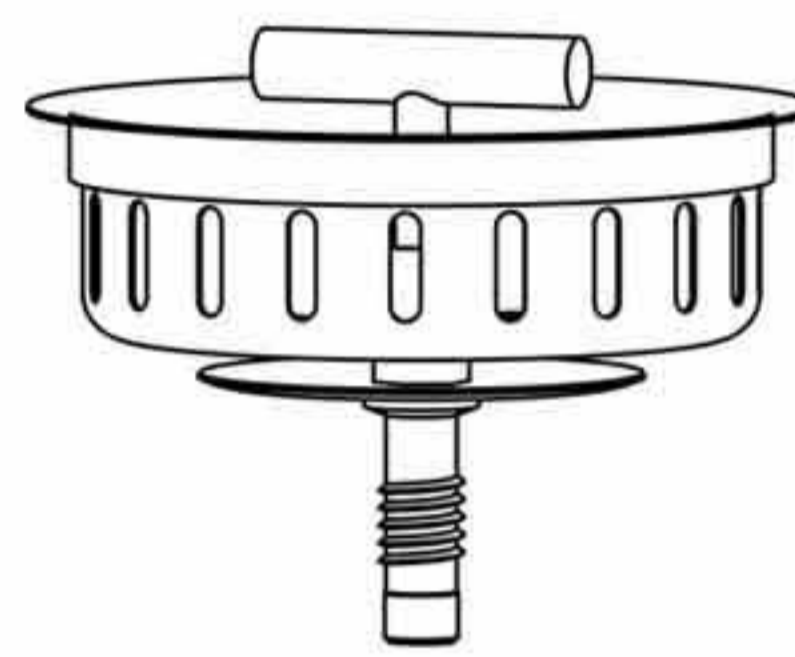

4-1/2" Threaded cup sink strainer
Slotted S.S. basket
with spin lock post
Zinc lock nut
YZP zinc coupling nut
50pcs/13.5kgs/14.5kgs/1.65cufts

D81-003 Basket only

22-003

4-1/2" Threaded cup sink strainer
Replaceable S.S. basket
with spin lock post
Zinc lock nut
YZP zinc coupling nut
50pcs/13.5kgs/14.5kgs/1.65cufts

22-003-BS
Basket only

D78-023

4-1/2" Threaded cup sink strainer
Slotted S.S. basket
with spin lock post
Zinc lock nut
YZP zinc coupling nut
50pcs/13.5kgs/14.5kgs/1.65cufts

D78-023-BS
Basket only

Ball lock post

Fixed post

Spring clip post

Spin lock post

Turn and seal basket

Adjustable drop post

Basket Post Style

Bar Sink Strainer

*Fits 1-7/8" to 2-1/4" bar sink opening *Polished or brushed finish