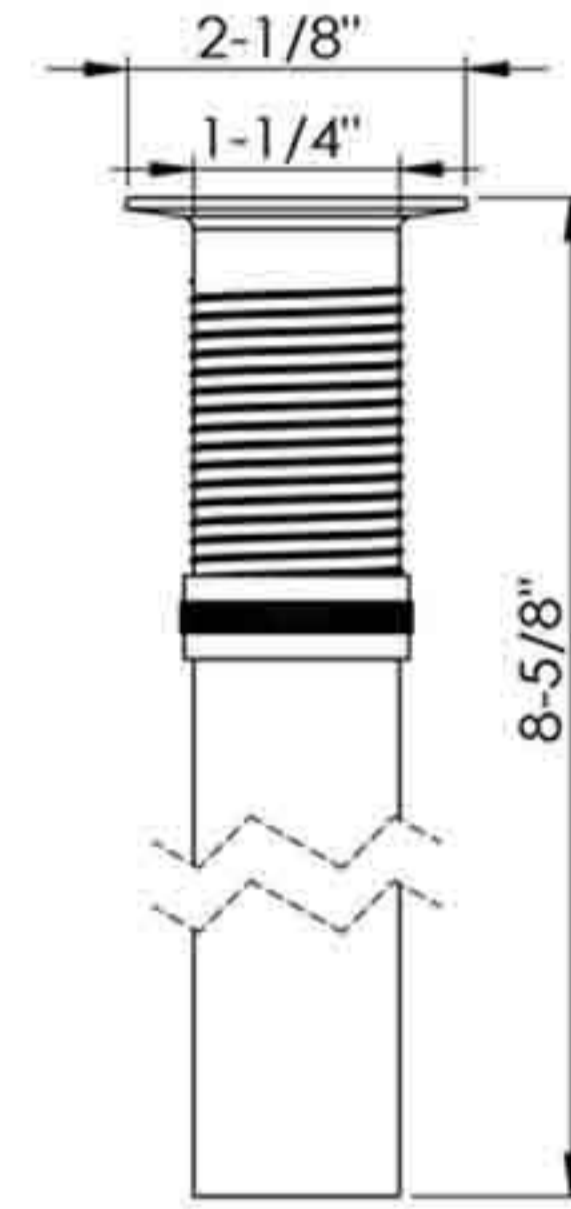

04-033

Lavatory sink pull-out plug drain
Without overflow holes
With 1-1/4" tailpiece
With black rubber stopper and brass chain
Brass construction
Fits 1-1/2" sink drain hole
Finish: CP
50pcs/12kgs/13kgs/2cufts