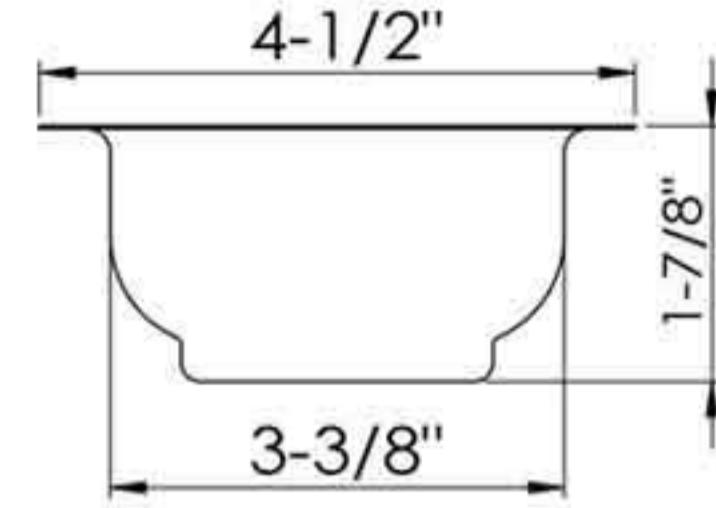

D78-012

4-1/2" Duo deep cup sink strainer
Replaceable S.S. basket
with long plastic fixed post
Zinc lock nut
YZP zinc coupling nut
50pcs/18kgs/19kgs/2.3cufts