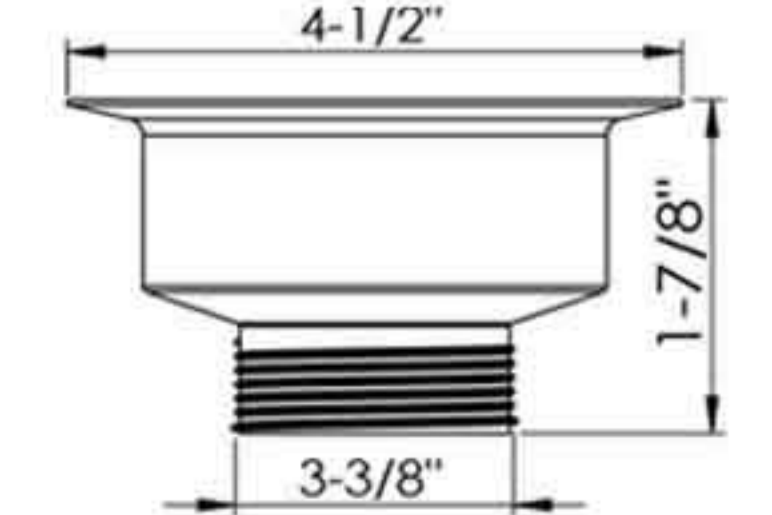

Duo Cup Kitchen Sink Strainer

* Fits 3-1/2" to 4" drain opening * All available in SUS304 & SUS430 * Polished or brushed finish

D78-011

4-1/2" Duo deep cup sink strainer
Replaceable S.S. basket
with plastic fixed post
Zinc lock nut
YZP zinc coupling nut
50pcs/18kgs/19kgs/2.3cufts

22-008

Basket only

D78-012

4-1/2" Duo deep cup sink strainer
Replaceable S.S. basket
with long plastic fixed post
Zinc lock nut
YZP zinc coupling nut
50pcs/18kgs/19kgs/2.3cufts

D78-012-BS

Basket only

D78-013

4-1/2" Duo deep cup sink strainer
Replaceable S.S. basket
with spring clip post
Zinc lock nut
YZP zinc coupling nut
Extended threaded shank
50pcs/22kgs/23kgs/2.7cufts

D78-013-BS

Basket only

D78-003

4-1/2" Duo deep cup sink strainer
Replaceable S.S. basket
with arrow clip post
Brass lock nut
Brass coupling nut
50pcs/18kgs/19kgs/2.3cufts

D78-003-BS

Basket only

D78-014

4-1/2" Duo deep cup sink strainer
Replaceable S.S. basket
with spring clip post
Zinc lock nut
YZP zinc coupling nut
50pcs/18kgs/19kgs/2.3cufts

D78-014-BS

Basket only

D78-002

4-1/2" Duo deep cup sink strainer
Replaceable S.S. basket
with long spring clip post
Zinc lock nut
YZP zinc coupling nut
50pcs/18kgs/19kgs/2.3cufts

D78-002-BS

Basket only

D78-015

4-1/2" Duo deep cup sink strainer
Slotted S.S. basket
of turn and seal operation
Zinc lock nut
Brass coupling nut
50pcs/18kgs/19kgs/2.3cufts

D81-005

Basket only

D78-016

4-1/2" Duo deep cup sink strainer
S.S. basket with plastic fixed post
YZP zinc coupling nut
3 bolt triangle flange installation
Extended threaded shank
50pcs/20kgs/21kgs/2.7cufts

22-008

Basket only

* Products should be subject to actual samples.

Are Sheng Industry Co., Ltd.