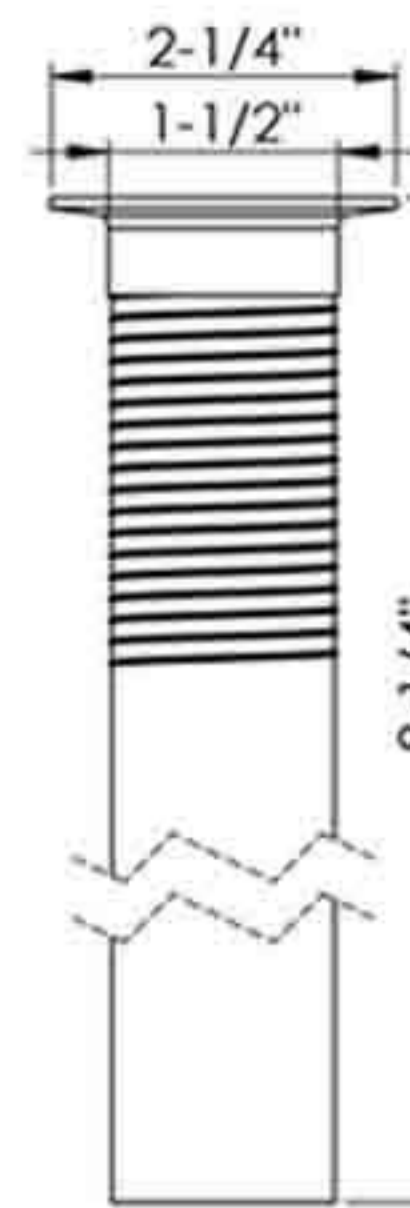

04-032

Lavatory sink lift & turn pop-up drain
Without overflow holes
With 1-1/4" tailpiece
Heavy duty brass construction
Fits 1-5/8" sink drain hole
Finish: CP, SN, PVD, ORB
Antique brass, Black
50pcs/20kgs/21kgs/2cufts