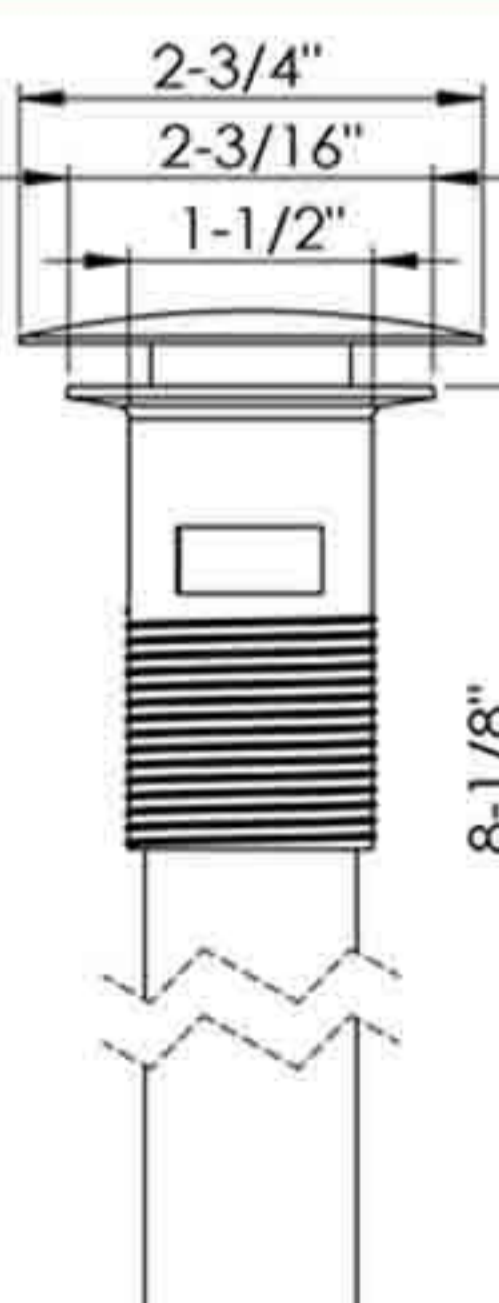

04-037

Lavatory sink non-closing drain
Large decorative round cap style
With square overflow holes
With 1-1/4" tailpiece
Heavy duty brass construction
Fits 1-5/8" sink drain hole
Finish: CP, SN, PVD, ORB
Antique brass, Black
50pcs/17.6kgs/18.6kgs/2.6cufts