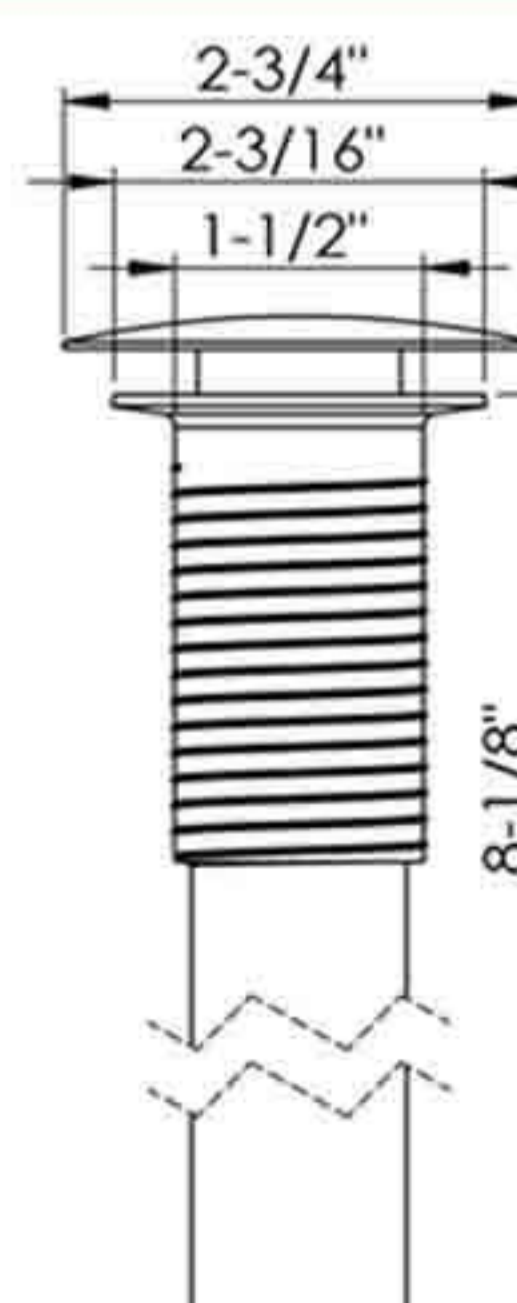

04-038

Lavatory sink non-closing drain
Large decorative round cap style
Without overflow holes
With 1-1/4" tailpiece
Heavy duty brass construction
Fits 1-5/8" sink drain hole
Finish: CP, SN, PVD, ORB
Antique brass, Black
50pcs/17.6kgs/18.6kgs/2.6cufts

* Products should be subject to actual samples.