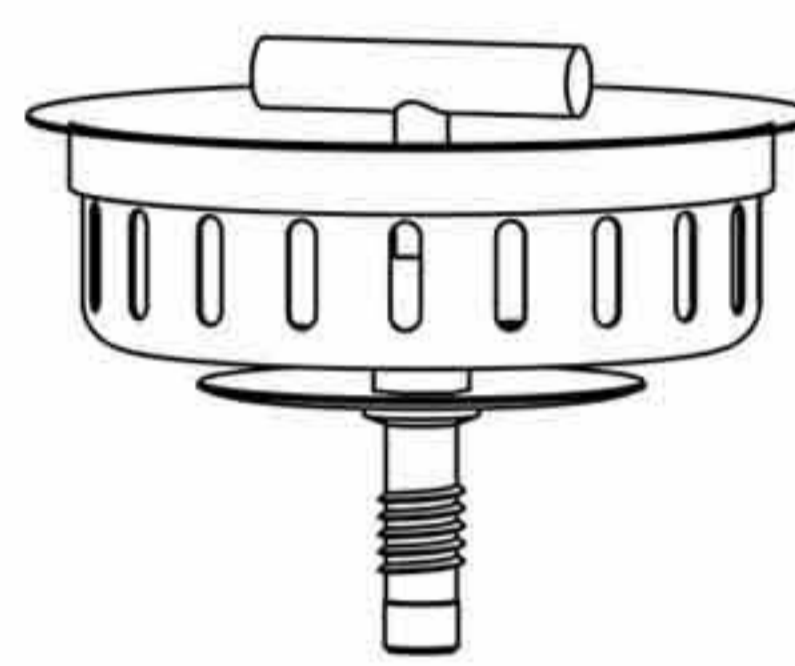

Spin lock post