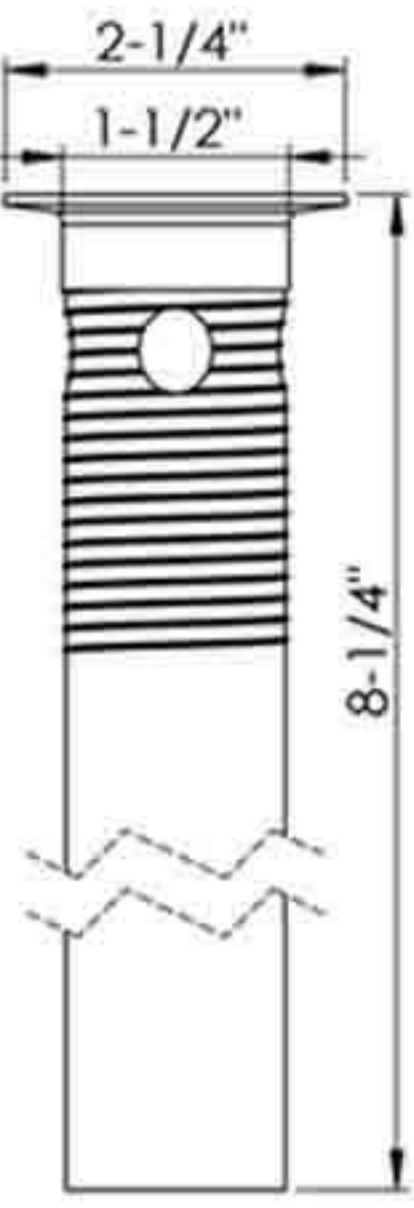

Brass lavatory Sink Pop-Up Drain

*Brass body with brass nut and brass tailpiece

B29-07

Lavatory sink lift & turn pop-up drain
With oval overflow holes
With 1-1/4" tailpiece
Heavy duty brass construction
Fits 1-5/8" sink drain hole
Finish: CP, SN, PVD, ORB
Antique brass, Black
50pcs/20kgs/21kgs/2cufts