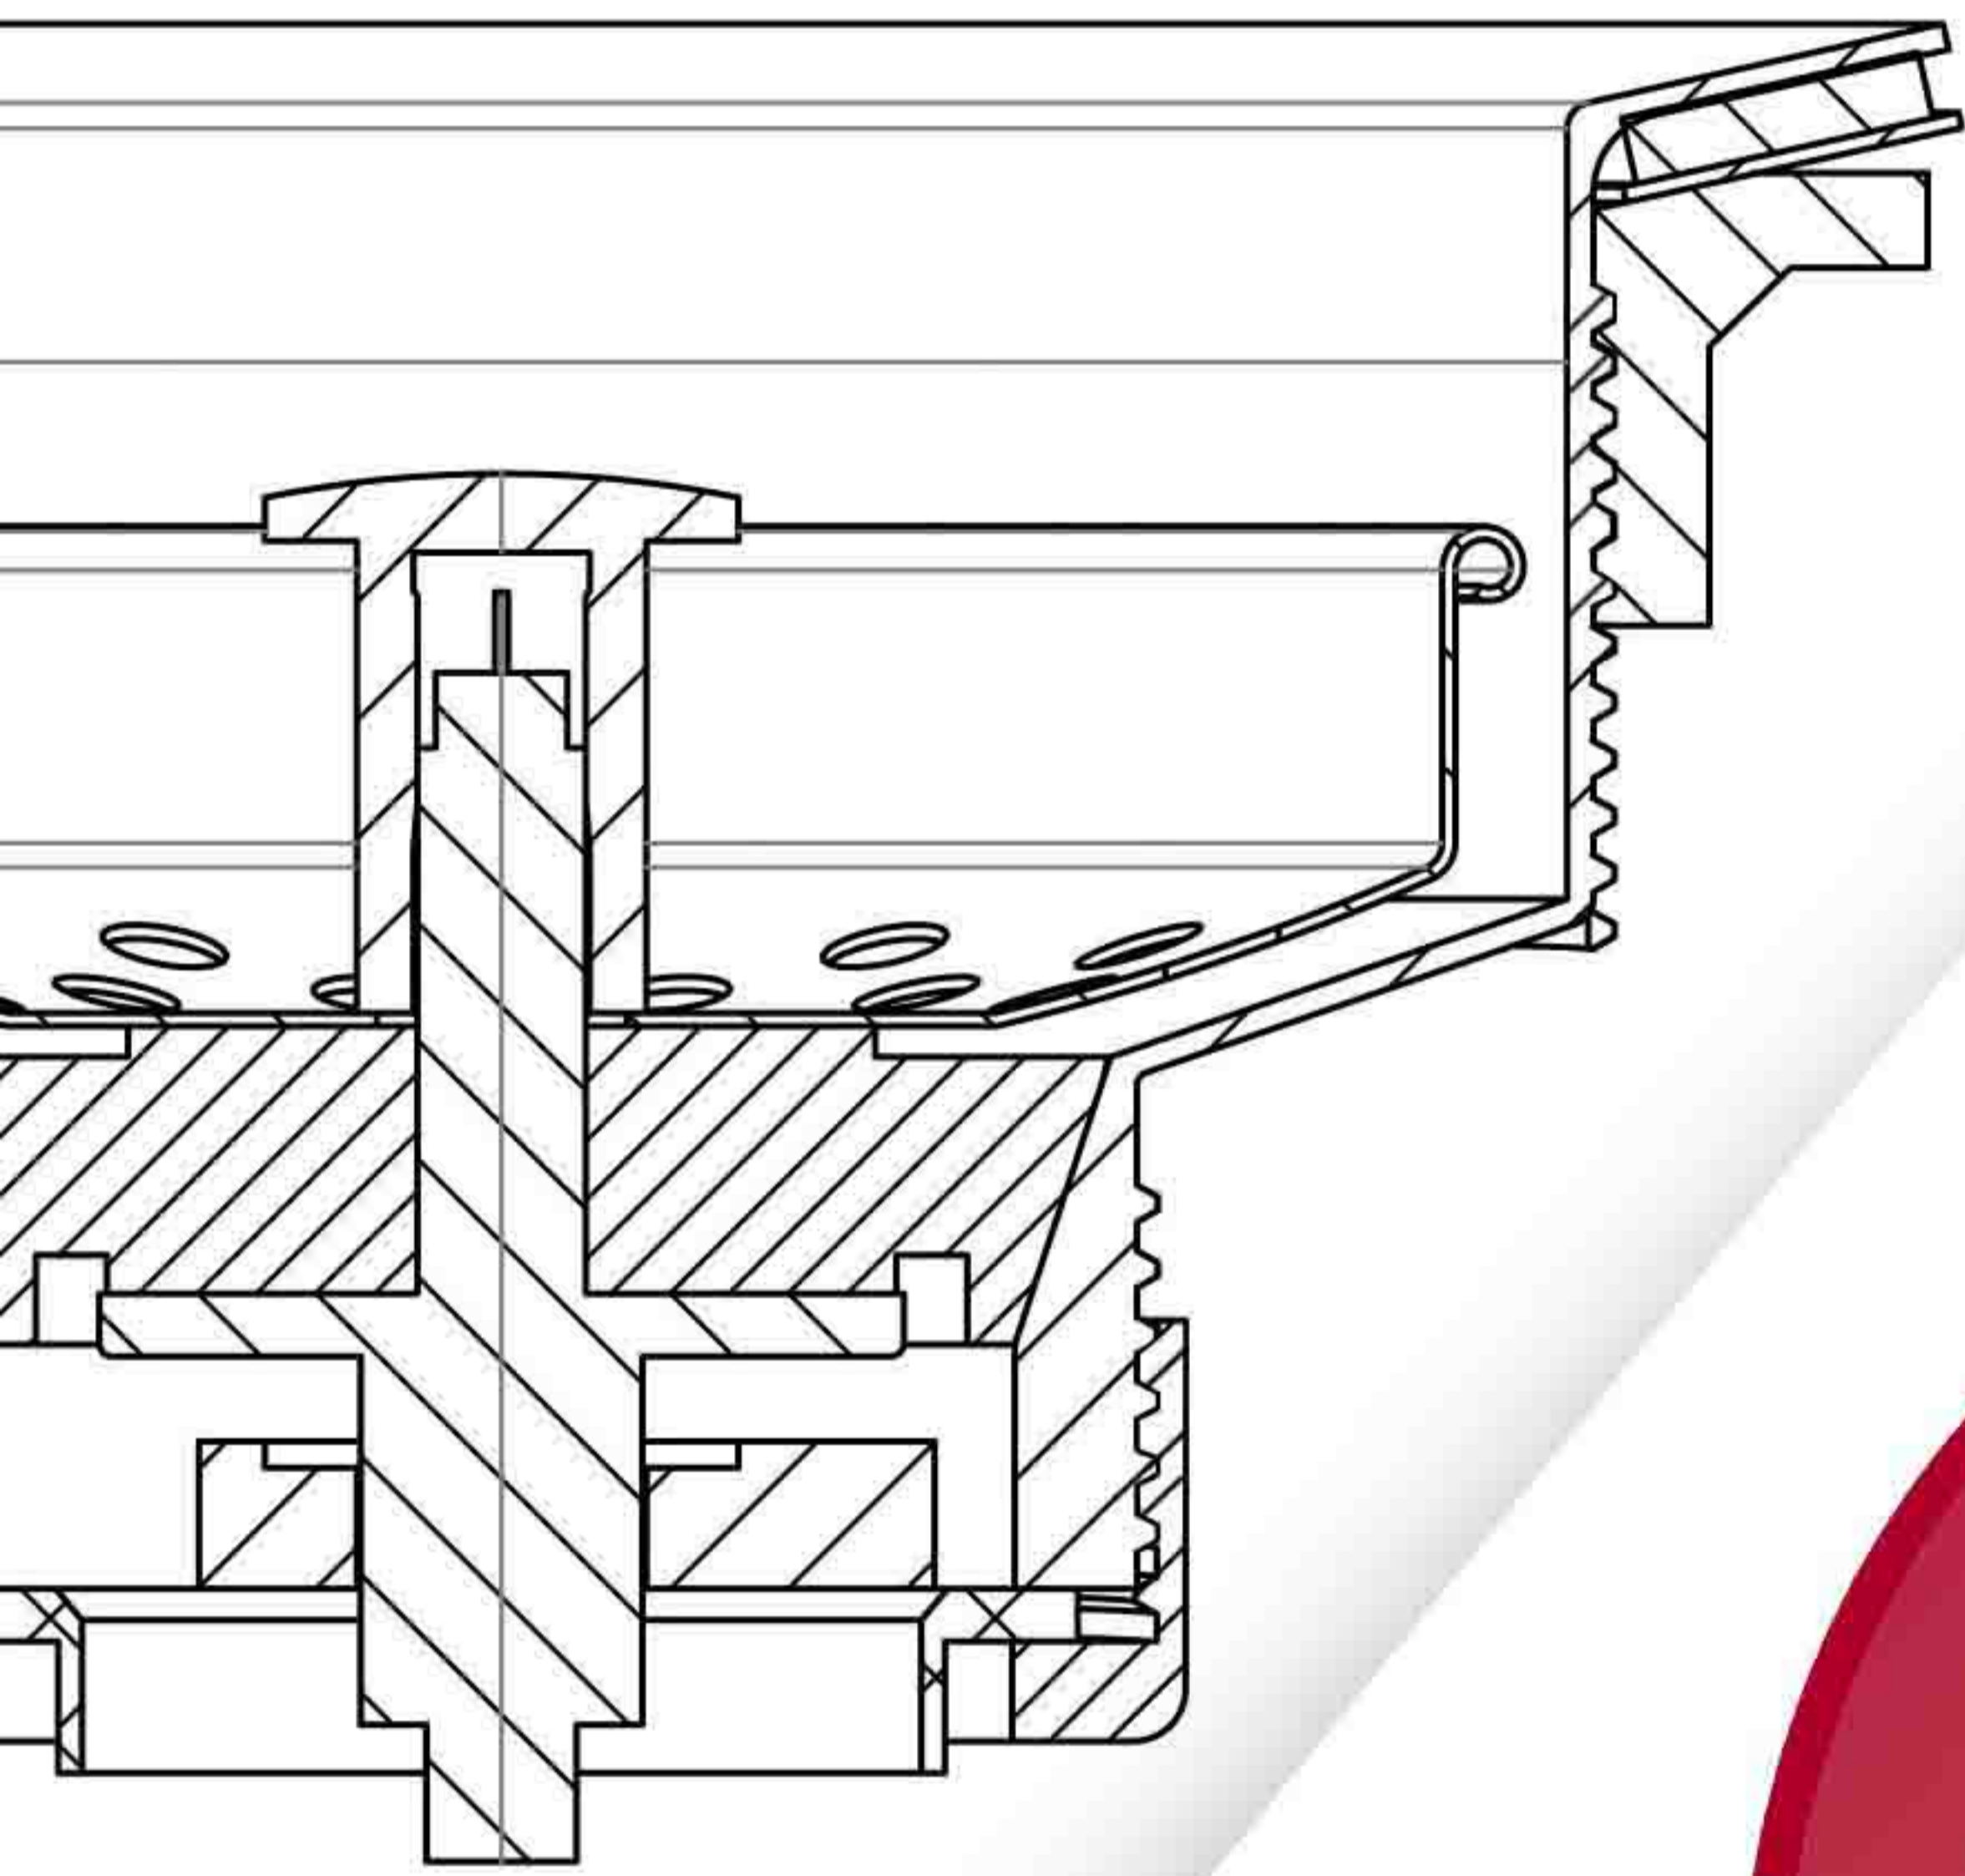

# Sink Strainer & Lavatory Drains

Made In Taiwan