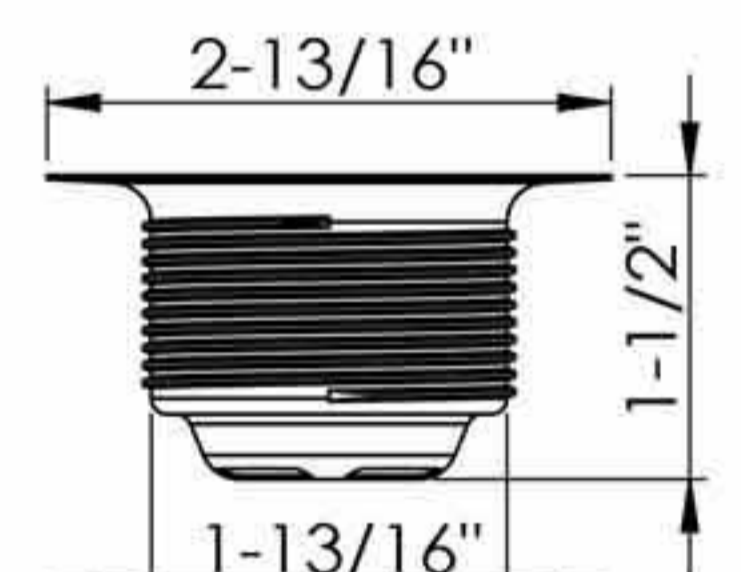

22-010 Flat grid strainer set

23-005 3 Prong grid only

S.S. bar sink strainer
Zinc lock nut
YZP zinc coupling nut
Fits 1-7/8" - 2-1/4" sink opening
100pcs/13kgs/14kgs/1.2cufts

22-011 Rubber stopper strainer set

22-011-RS Rubber stopper only