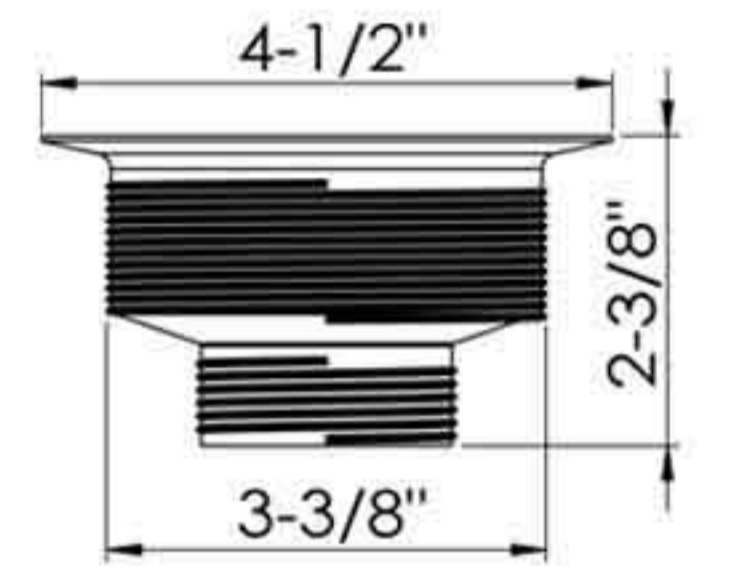

22-002

4-1/2" Threaded body sink strainer
Replaceable S.S. basket
with C.P. plastic fixed post
Zinc lock nut
Finish: CP, ORB, Antique brass
YZP zinc coupling nut
50pcs/13.5kgs/14.5kgs/1.65cufts

22-008
Basket only