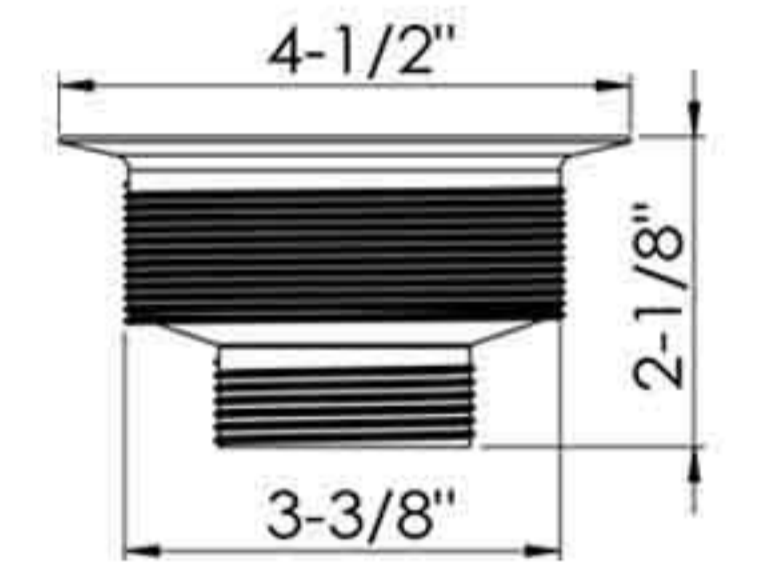

D78-020

4-1/2" Threaded body sink strainer
Replaceable S.S. basket
with spring clip post
Brass lock nut
Brass coupling nut
50pcs/13.5kgs/14.5kgs/1.65cufts

D78-020-BS Basket only