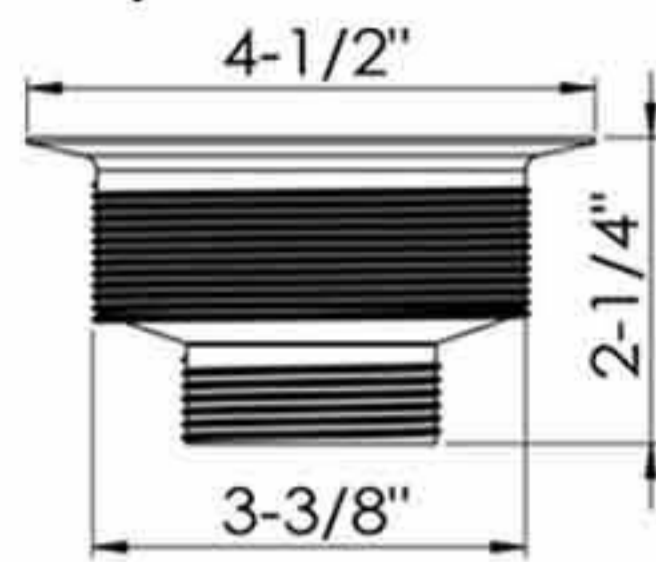

D81-003 Basket only

22-003

4-1/2" Threaded cup sink strainer
Replaceable S.S. basket
with spin lock post
Zinc lock nut
YZP zinc coupling nut
50pcs/13.5kgs/14.5kgs/1.65cufts