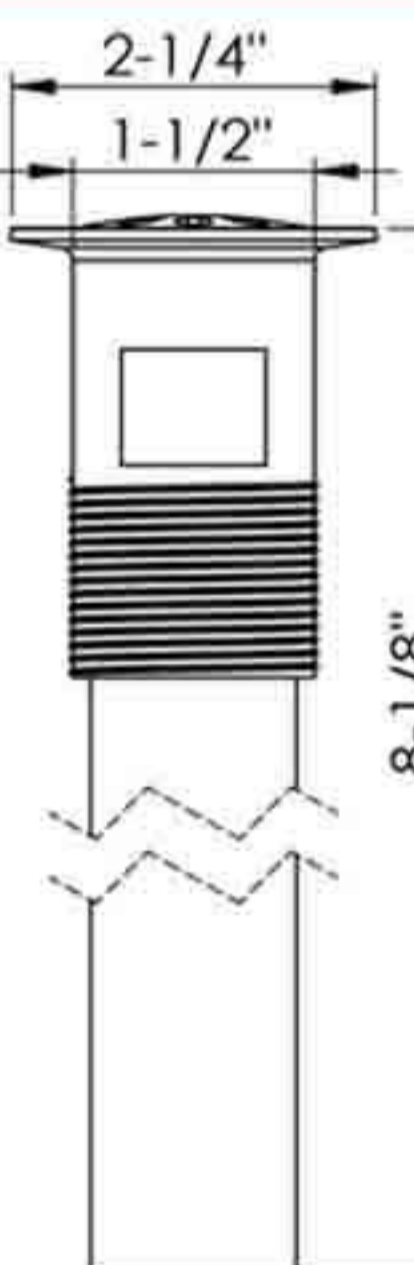

04-035

Lavatory sink non-closing grid drain
With square overflow holes
With 1-1/4" tailpiece
Heavy duty brass construction
Fits 1-5/8" sink drain hole
Finish: CP, SN, PVD, ORB
Antique brass, Black
50pcs/14.5kgs/15.5kgs/2cufts