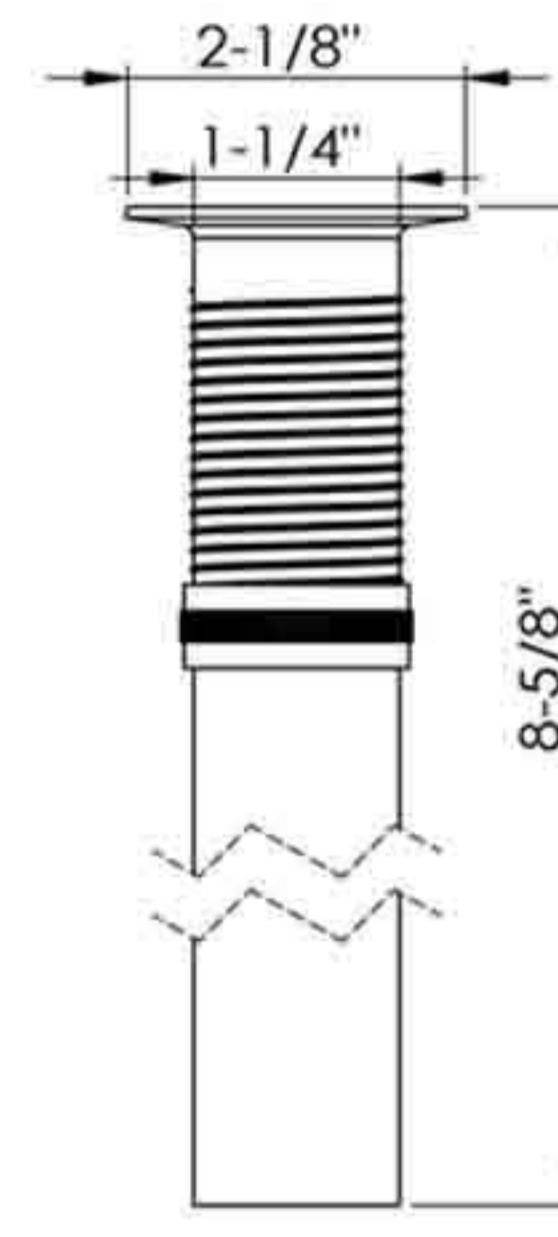

04-033

Lavatory sink pull-out plug drain
Without overflow holes
With 1-1/4" tailpiece
With black rubber stopper and brass chain
Brass construction
Fits 1-1/2" sink drain hole
Finish: CP
50pcs/12kgs/13kgs/2cufts