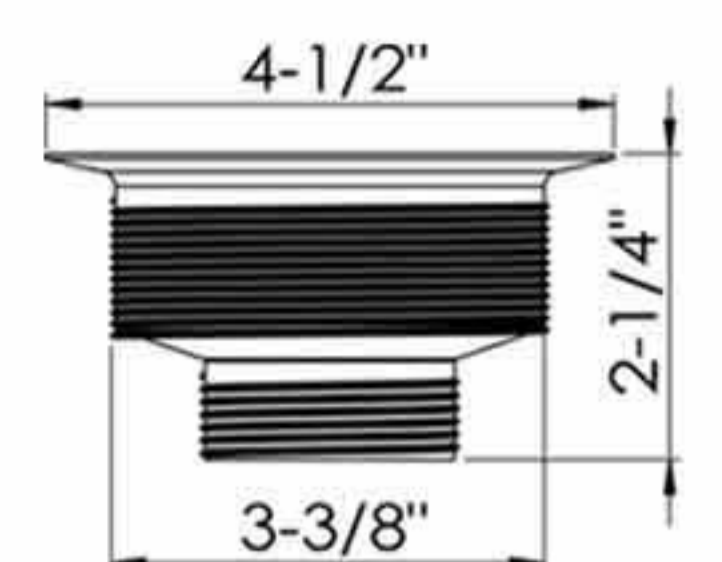

**D81-003** Basket only

**22-003**

4-1/2" Threaded cup sink strainer  
Replaceable S.S. basket  
with spin lock post  
Zinc lock nut  
YZP zinc coupling nut  
50pcs/13.5kgs/14.5kgs/1.65cufts

**22-003-BS**  
Basket only