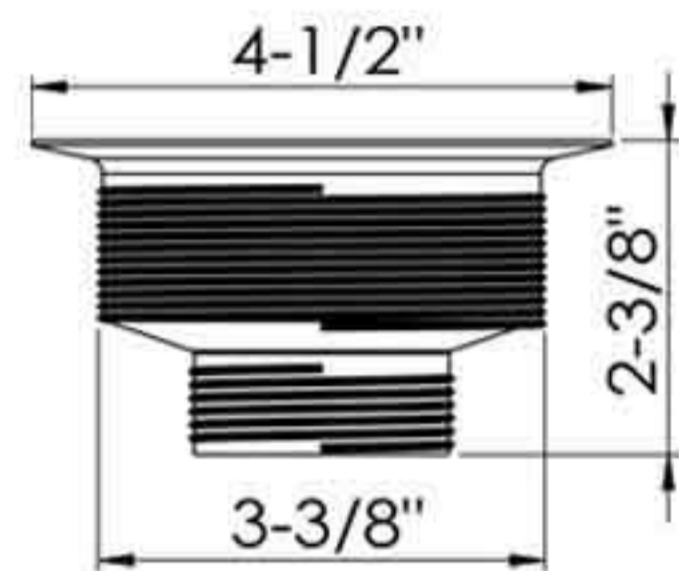

D78-018

4-1/2" Threaded body sink strainer
Replaceable S.S. basket
with plastic fixed post
Zinc lock nut
YZP zinc coupling nut
50pcs/13.5kgs/14.5kgs/1.65cufts

22-008
Basket only