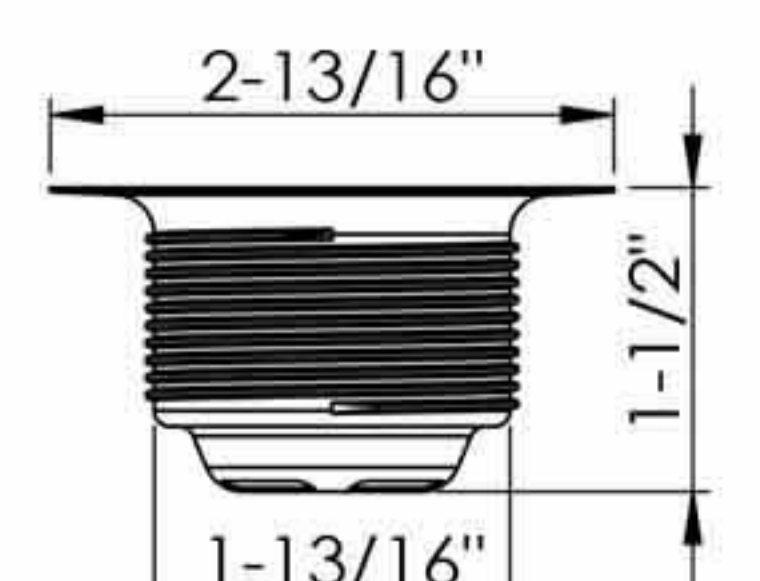

D78-022

4-1/2" Threaded cup sink strainer
Slotted S.S. basket
with spin lock post
Zinc lock nut
YZP zinc coupling nut
50pcs/13.5kgs/14.5kgs/1.65cufts

D81-003 Basket only

22-003

4-1/2" Threaded cup sink strainer
Replaceable S.S. basket
with spin lock post
Zinc lock nut
YZP zinc coupling nut
50pcs/13.5kgs/14.5kgs/1.65cufts

22-003-BS
Basket only

D78-023

4-1/2" Threaded cup sink strainer
Slotted S.S. basket
with spin lock post
Zinc lock nut
YZP zinc coupling nut
50pcs/13.5kgs/14.5kgs/1.65cufts

D78-023-BS
Basket only

Adjustable drop post

Basket Post Style

Bar Sink Strainer

*Fits 1-7/8" to 2-1/4" bar sink opening *Polished or brushed finish

22-006

Brass bar sink strainer in chrome
Deep strainer basket
Zinc lock nut
YZP zinc coupling nut
Fits 1-7/8" - 2-1/2" sink opening
100pcs/20kgs/21kgs/1.7cufts

22-006-BS
Basket only

22-009

S.S. bar sink strainer
Rubber 4 prong basket
Zinc lock nut
YZP zinc coupling nut
Fits 1-7/8" - 2-1/4" sink opening
100pcs/13kgs/14kgs/1.2cufts

D81-006
Basket only

22-010 Flat grid strainer set

23-005 3 Prong grid only

S.S. bar sink strainer
Zinc lock nut
YZP zinc coupling nut
Fits 1-7/8" - 2-1/4" sink opening
100pcs/13kgs/14kgs/1.2cufts

22-011 Rubber stopper strainer set

22-011-RS Rubber stopper only

261-027

Plastic bar sink strainer
SUS430 top
Plastic lift basket in chrome
Plastic lock nut & coupling nut
Fits 1-7/8" - 2-1/4" sink opening
100pcs/10kgs/11kgs/1.9cufts

* Products should be subject to actual samples.

Are Sheng Industry Co., Ltd.

TEL: +886-4-7510666 FAX: +886-4-7510699 <http://www.aresheng.com.tw> E-mail: amer@aresheng.com.tw