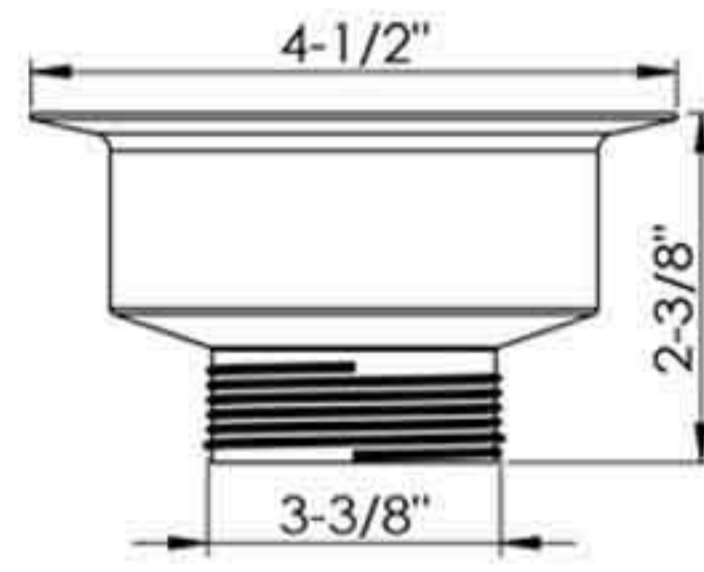

22-001

4-1/2" Duo deep cup sink strainer
S.S. basket with plastic fixed post
YZP zinc coupling nut
3 bolt hexagon flange installation
50pcs/18kgs/19kgs/2.3cufts

22-008 Basket only