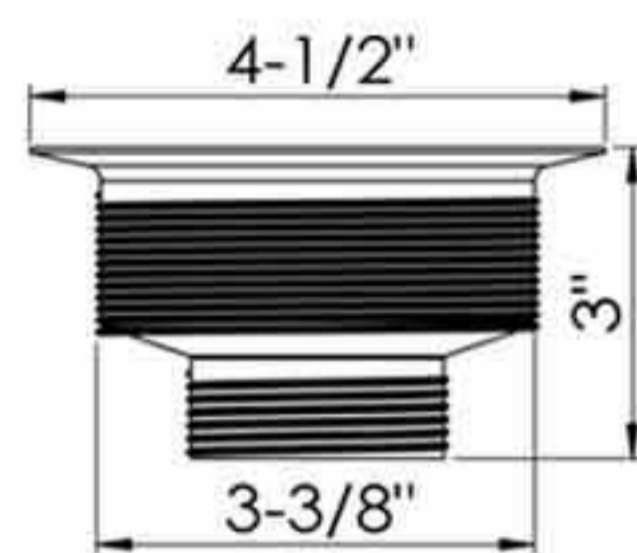

D78-023-BS
Basket only

Ball lock post