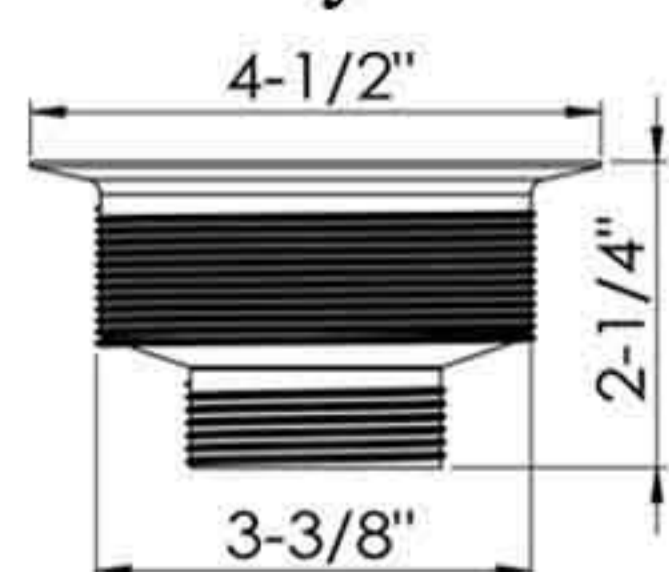

D78-021

4-1/2" Threaded body sink strainer
Replaceable S.S. basket
with adjustable drop post
Zinc lock nut
YZP zinc coupling nut
50pcs/13.5kgs/14.5kgs/1.65cufts

D78-021-BS Basket only