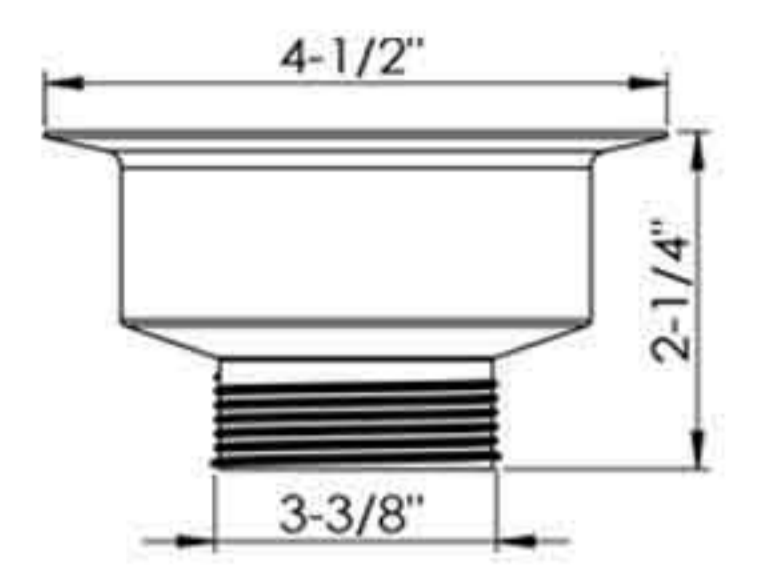

D78-001

4-1/2" Duo deep cup sink strainer
S.S. basket with plastic fixed post
Brass coupling nut
3 bolt triangle flange installation
50pcs/18kgs/19kgs/2.3cufts

22-008 Basket only

22-001

4-1/2" Duo deep cup sink strainer
S.S. basket with plastic fixed post
YZP zinc coupling nut
3 bolt hexagon flange installation
50pcs/18kgs/19kgs/2.3cufts

22-008 Basket only

Threaded Body Kitchen Sink Strainer

* Fits 3-1/2" to 4" drain opening * All available in SUS304 & SUS430 *Polished or brushed finish

D78-017

4-1/2" brass sink strainer
Threaded body in chrome
Replaceable S.S. basket
with plastic fixed post
Brass lock nut
Brass coupling nut
50pcs/13.5kgs/14.5kgs/1.65cufts

22-008
Basket only

D78-018

4-1/2" Threaded body sink strainer
Replaceable S.S. basket
with plastic fixed post
Zinc lock nut
YZP zinc coupling nut
50pcs/13.5kgs/14.5kgs/1.65cufts

22-008
Basket only

22-002

4-1/2" Threaded body sink strainer
Replaceable S.S. basket
with C.P. plastic fixed post
Zinc lock nut
Finish: CP, ORB, Antique brass
YZP zinc coupling nut
50pcs/13.5kgs/14.5kgs/1.65cufts

22-008
Basket only

22-013

4-1/2" Plastic sink strainer
Black threaded body
Replaceable S.S. basket
with C.P. plastic fixed post
Plastic lock nut and coupling nut
50pcs/7.5kgs/8.5kgs/1.7cufts

22-013-BS
Basket only

D78-020

4-1/2" Threaded body sink strainer
Replaceable S.S. basket
with spring clip post
Brass lock nut
Brass coupling nut
50pcs/13.5kgs/14.5kgs/1.65cufts

D78-020-BS Basket only

D78-021

4-1/2" Threaded body sink strainer
Replaceable S.S. basket
with adjustable drop post
Zinc lock nut
YZP zinc coupling nut
50pcs/13.5kgs/14.5kgs/1.65cufts

D78-021-BS Basket only

* Products should be subject to actual samples.

Are Sheng Industry Co., Ltd.