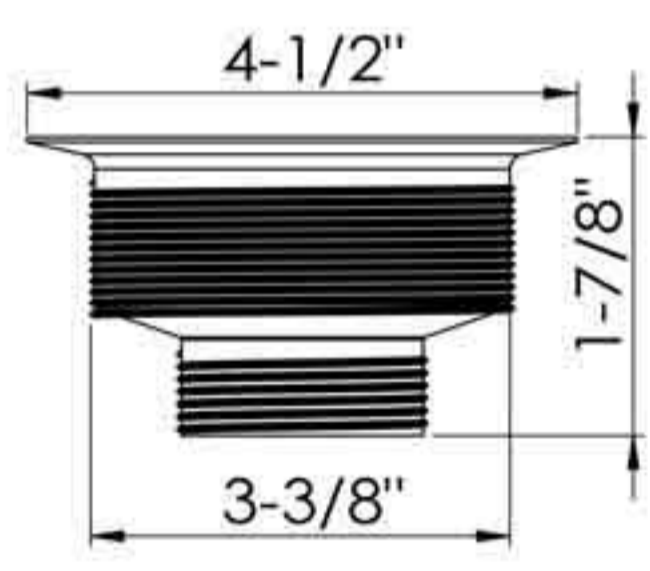

22-013

4-1/2" Plastic sink strainer
Black threaded body
Replaceable S.S. basket
with C.P. plastic fixed post
Plastic lock nut and coupling nut
50pcs/7.5kgs/8.5kgs/1.7cufts

22-013-BS
Basket only