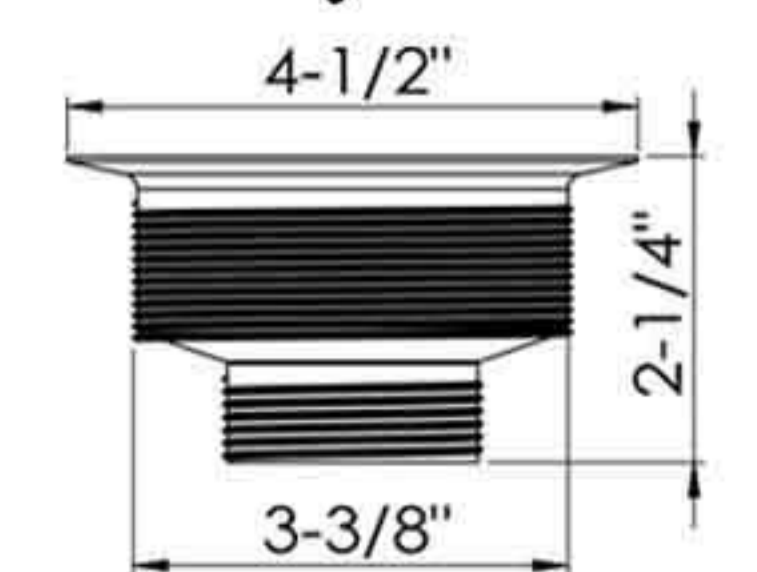

D78-001

4-1/2" Duo deep cup sink strainer
S.S. basket with plastic fixed post
Brass coupling nut
3 bolt triangle flange installation
50pcs/18kgs/19kgs/2.3cufts

22-008 Basket only

22-001

4-1/2" Duo deep cup sink strainer
S.S. basket with plastic fixed post
YZP zinc coupling nut
3 bolt hexagon flange installation
50pcs/18kgs/19kgs/2.3cufts

22-008 Basket only

Threaded Body Kitchen Sink Strainer

* Fits 3-1/2" to 4" drain opening * All available in SUS304 & SUS430 *Polished or brushed finish

D78-017

4-1/2" brass sink strainer
Threaded body in chrome
Replaceable S.S. basket
with plastic fixed post
Brass lock nut
Brass coupling nut
50pcs/13.5kgs/14.5kgs/1.65cufts

22-008
Basket only

D78-018

4-1/2" Threaded body sink strainer
Replaceable S.S. basket
with plastic fixed post
Zinc lock nut
YZP zinc coupling nut
50pcs/13.5kgs/14.5kgs/1.65cufts

22-008
Basket only

22-002

4-1/2" Threaded body sink strainer
Replaceable S.S. basket
with C.P. plastic fixed post
Zinc lock nut
Finish: CP, ORB, Antique brass
YZP zinc coupling nut
50pcs/13.5kgs/14.5kgs/1.65cufts

22-008
Basket only

22-013

4-1/2" Plastic sink strainer
Black threaded body
Replaceable S.S. basket
with C.P. plastic fixed post
Plastic lock nut and coupling nut
50pcs/7.5kgs/8.5kgs/1.7cufts

22-013-BS
Basket only

D78-020

4-1/2" Threaded body sink strainer
Replaceable S.S. basket
with spring clip post
Brass lock nut
Brass coupling nut
50pcs/13.5kgs/14.5kgs/1.65cufts

D78-020-BS Basket only

D78-021

4-1/2" Threaded body sink strainer
Replaceable S.S. basket
with adjustable drop post
Zinc lock nut
YZP zinc coupling nut
50pcs/13.5kgs/14.5kgs/1.65cufts

D78-021-BS Basket only

* Products should be subject to actual samples.

Are Sheng Industry Co., Ltd.