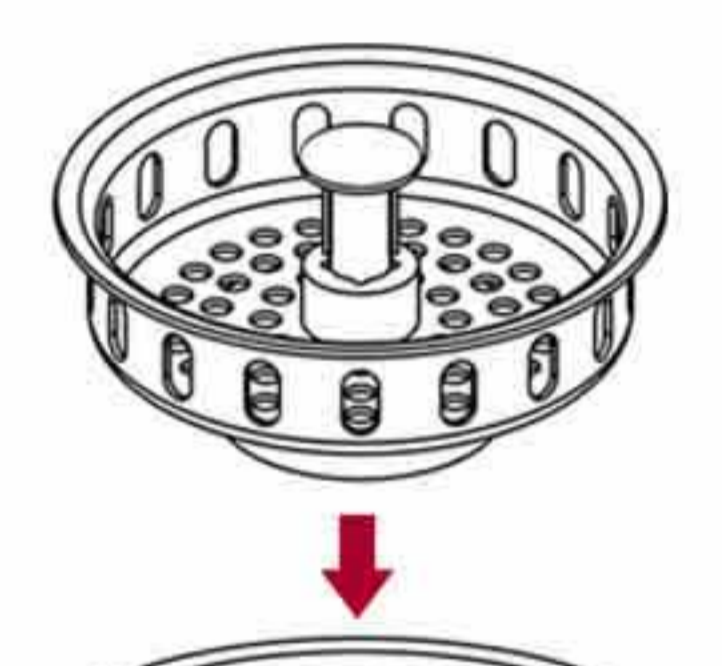

**D78-023**

4-1/2" Threaded cup sink strainer  
Slotted S.S. basket  
with spin lock post  
Zinc lock nut  
YZP zinc coupling nut  
50pcs/13.5kgs/14.5kgs/1.65cufts

**D78-023-BS**  
Basket only

Ball lock post

Fixed post

Spring clip post

Spin lock post

Turn and seal basket

Adjustable drop post

**Basket Post Style**

**Bar Sink Strainer**

\*Fits 1-7/8" to 2-1/4" bar sink opening \*Polished or brushed finish

**22-006**

Brass bar sink strainer in chrome  
Deep strainer basket  
Zinc lock nut  
YZP zinc coupling nut  
Fits 1-7/8" - 2-1/2" sink opening  
100pcs/20kgs/21kgs/1.7cufts

**22-006-BS**  
Basket only

**22-009**

S.S. bar sink strainer  
Rubber 4 prong basket  
Zinc lock nut  
YZP zinc coupling nut  
Fits 1-7/8" - 2-1/4" sink opening  
100pcs/13kgs/14kgs/1.2cufts

**D81-006**  
Basket only

**22-010** Flat grid strainer set