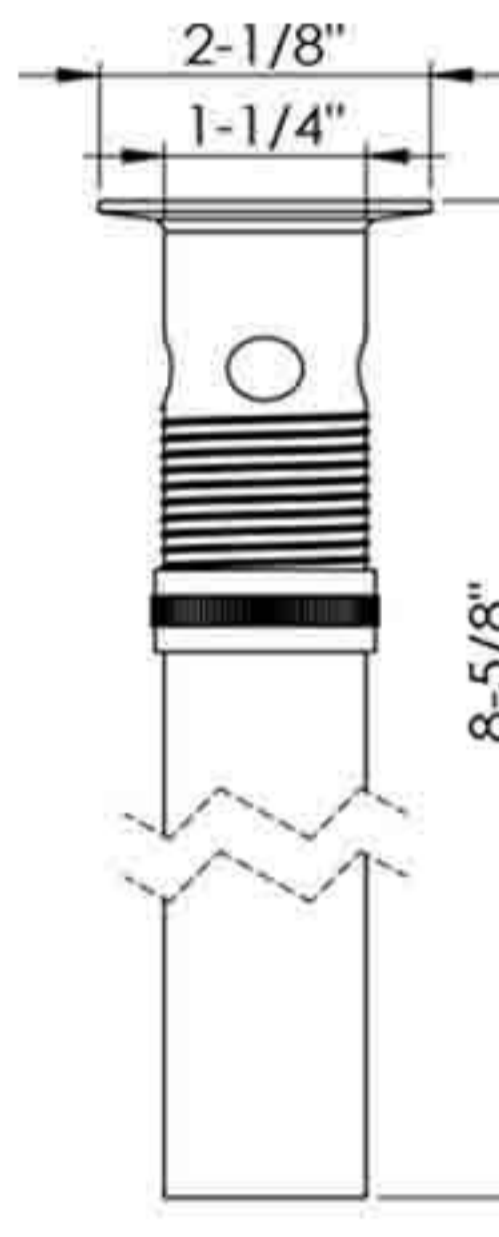

B29-11

Lavatory sink pull-out plug drain
With oval overflow holes
With 1-1/4" tailpiece
With black rubber stopper and brass chain
Brass construction
Fits 1-1/2" sink drain hole
Finish: CP
50pcs/12kgs/13kgs/2cufts