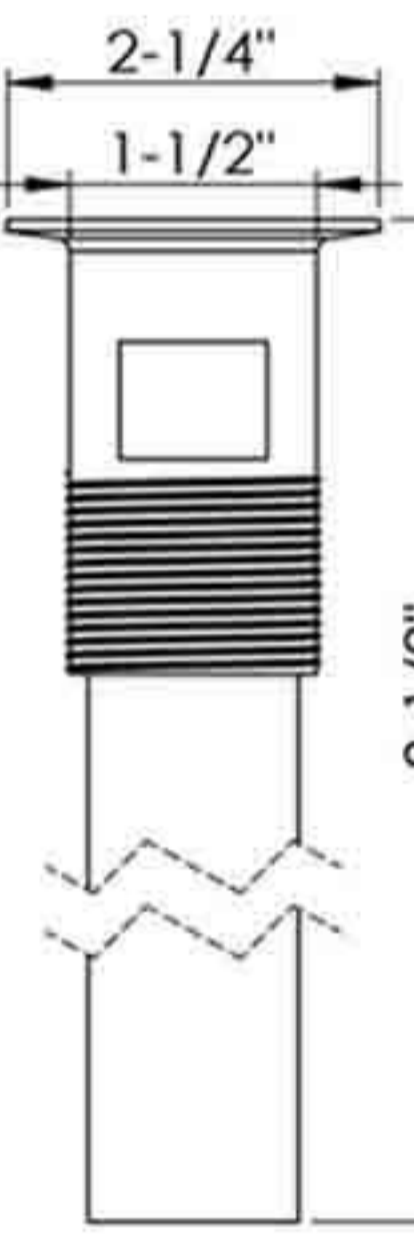

21-012

Lavatory sink non-closing grid drain
With square overflow holes
With 1-1/4" tailpiece
Heavy duty brass construction
Fits 1-5/8" sink drain hole
Finish: CP, SN, PVD, ORB
Antique brass, Black
50pcs/14.5kgs/15.5kgs/2cufts