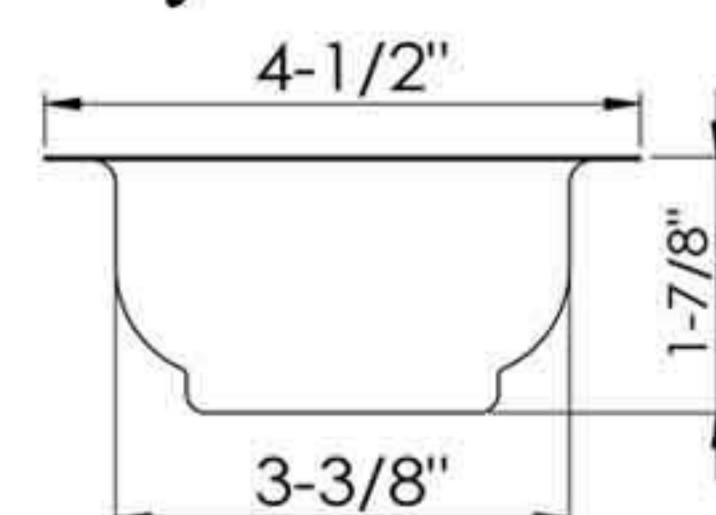

D81-005

Basket only

D78-016

4-1/2" Duo deep cup sink strainer
S.S. basket with plastic fixed post
YZP zinc coupling nut
3 bolt triangle flange installation
Extended threaded shank
50pcs/20kgs/21kgs/2.7cufts

22-008

Basket only