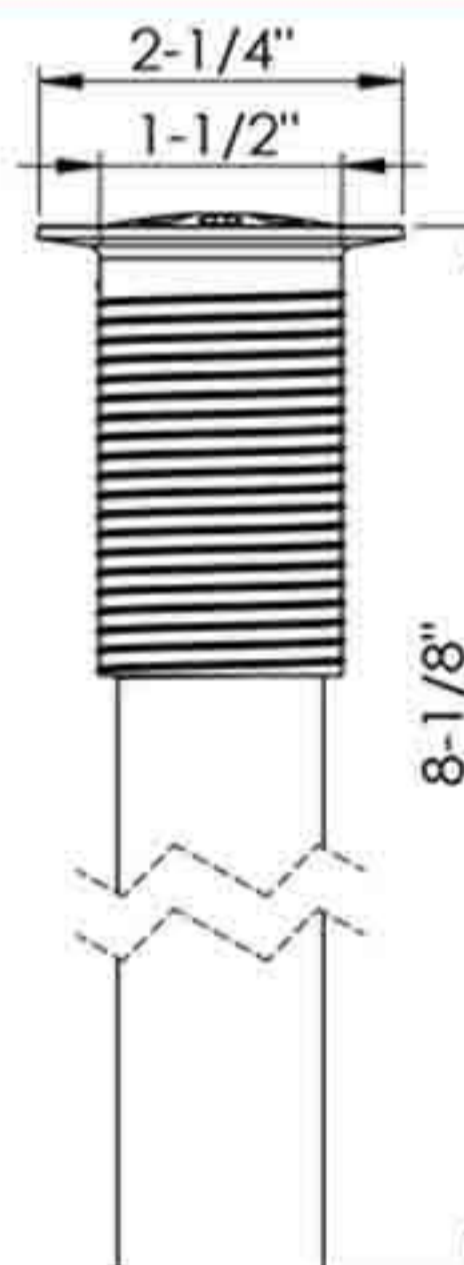

04-036

Lavatory sink non-closing grid drain
Without overflow holes
With 1-1/4" tailpiece
Heavy duty brass construction
Fits 1-5/8" sink drain hole
Finish: CP, SN, PVD, ORB
Antique brass, Black
50pcs/14.5kgs/15.5kgs/2cufts