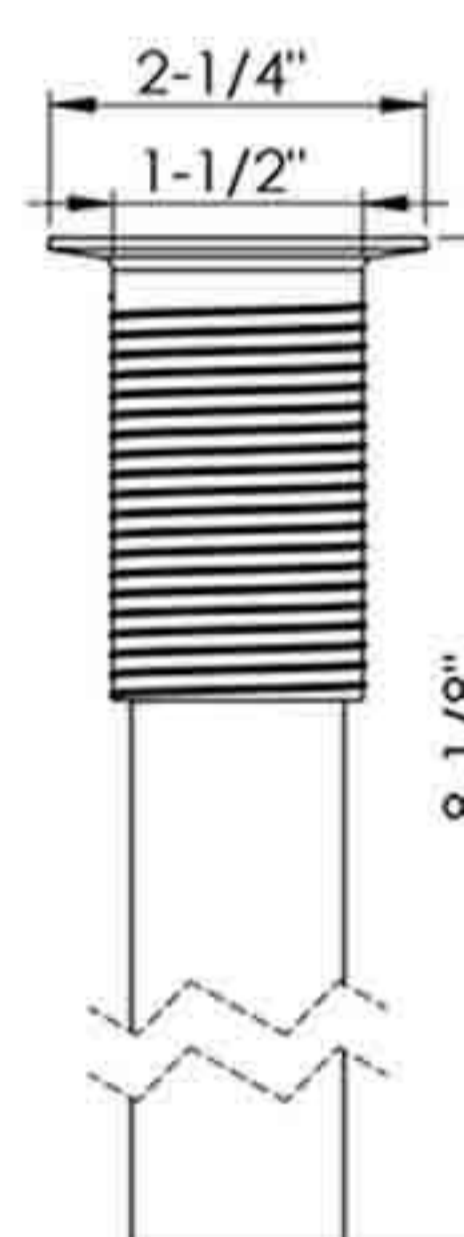

04-034

Lavatory sink non-closing grid drain
Without overflow holes
With 1-1/4" tailpiece
Heavy duty brass construction
Fits 1-5/8" sink drain hole
Finish: CP, SN, PVD, ORB
Antique brass, Black
50pcs/14.5kgs/15.5kgs/2cufts