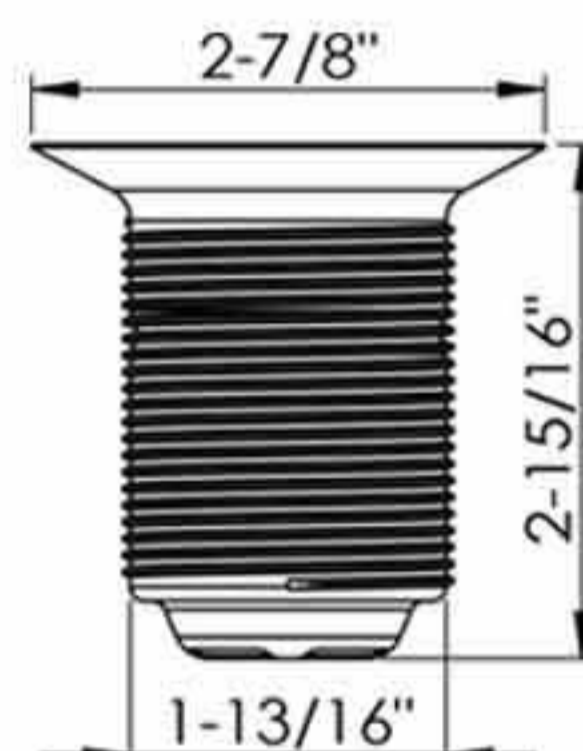

22-009

S.S. bar sink strainer
Rubber 4 prong basket
Zinc lock nut
YZP zinc coupling nut
Fits 1-7/8" - 2-1/4" sink opening
100pcs/13kgs/14kgs/1.2cufts

D81-006
Basket only