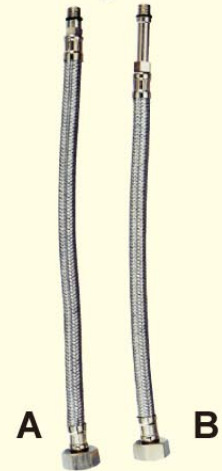

091-03-1 C.P. Metal elbow

091-03-3 C.P. Brass elbow W/ switch

04-009

09-001PT

S.S Braided tube for mixing faucet

A:13A-022FM10 M10 x 1/2" or 3/8" B:13A-022FM10L M10L x 1/2" or 3/8" Long shank

**Flush Valve Assembly**